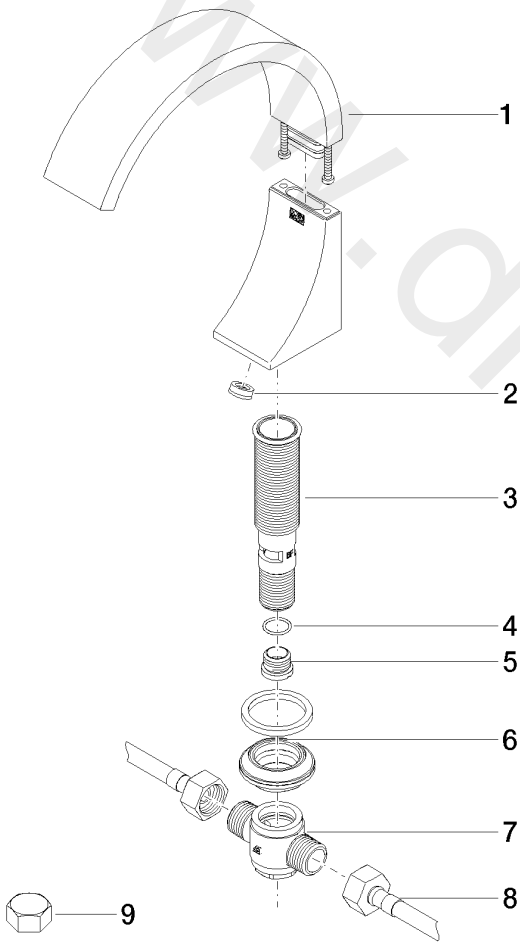

Washbasin - CYO

Deck-mounted basin spout without pop-up waste - Brushed Dark Platinum

Article number: 13 717 811-99

Washbasin - CYO

Deck-mounted basin spout without pop-up waste - Brushed Dark Platinum

Article number: 13 717 811-99

Spare parts list

Position	Quantity used	Item Number	Spare part	Delivery time
1	1	90 11 70 013 00-99	spout	30
2	1	09 23 01 163 90	flow reducer	2
3	1	90 30 01 033 00 90	base	2
4	1	09 14 10 017 90	seal	2
5	1	09 24 04 021 10 90	nipple	2
6	1	04 23 10 044 09 90	fixing set	2
7	1	04 17 11 020 10 90	distributor	2
8	2	04 30 04 096 00 90	hose	2
9	2	04 21 02 006 00 92	cap	2