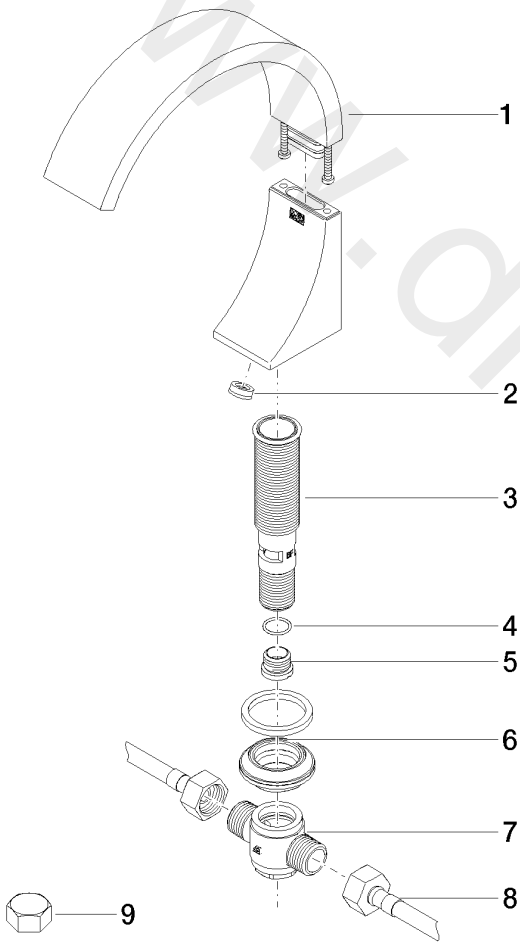

Washbasin - CYO

Deck-mounted basin spout without pop-up waste - Brushed Platinum

Article number: 13 717 811-06

Washbasin - CYO

Deck-mounted basin spout without pop-up waste - Brushed Platinum

Article number: 13 717 811-06

Spare parts list

Position	Quantity used	Item Number	Spare part	Delivery time
1	1	90 11 70 013 00-06	spout	10
2	1	09 23 01 163 90	flow reducer	2
3	1	90 30 01 033 00 90	base	2
4	1	09 14 10 017 90	seal	2
5	1	09 24 04 021 10 90	nipple	2
6	1	04 23 10 044 09 90	fixing set	2
7	1	04 17 11 020 10 90	distributor	2
8	2	04 30 04 096 00 90	hose	2
9	2	04 21 02 006 00 92	cap	2