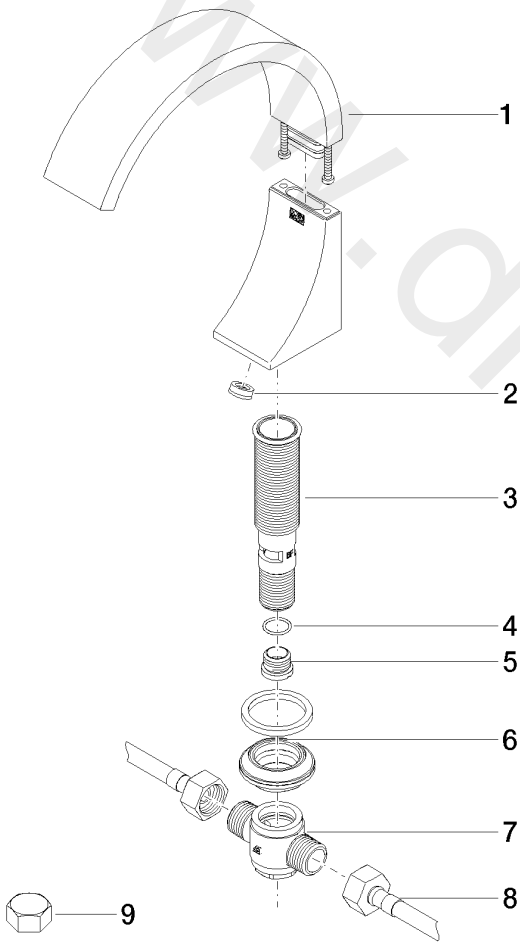

Sink - CYO

Lavatory spout, deck-mounted without drain - Chrome

Article number: 13 717 811-00

## Sink - CYO

Lavatory spout, deck-mounted without drain - Chrome

Article number: 13 717 811-00

### Spare parts list

Position	Number of units	Item Number	Spare part	Lead time
1	1	90 11 70 013 00-00	spout	10
2	1	09 23 01 163 90	flow reducer	2
3	1	90 30 01 033 00 90	base	2
4	1	09 14 10 017 90	seal	2
5	1	09 24 04 021 10 90	nipple	2
6	1	04 23 10 044 09 90	fixing set	2
7	1	04 17 11 020 10 90	distributor	2
8	2	04 30 04 096 00 90	hose	2
9	2	04 21 02 006 00 92	cap	2