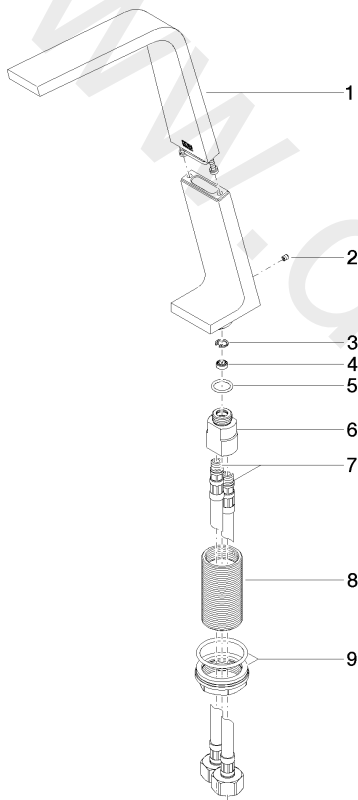

Washbasin - CL.1

Deck-mounted basin spout without pop-up waste - Brushed Dark Platinum

Article number: 13 717 705-99

Date of manufacture from 7/1/2021

Washbasin - CL.1

Deck-mounted basin spout without pop-up waste - Brushed Dark Platinum

### Spare parts list

Position	Quantity used	Item Number	Spare part	Delivery time
1	1	90 11 70 003 00-99	spout	30
2	1	09 31 11 044 90	pin	2
3	1	09 16 01 016 90	ring	2
4	1	09 23 01 034 90	flow reducer	2
5	1	09 14 10 130 90	seal	2
6	1	09 11 10 055 10 90	connection	2
7	2	04 30 04 019 00 90	hose	2
8	1	09 30 01 208 90	connection	2
9	1	04 23 10 044 06 90	fixing set	2