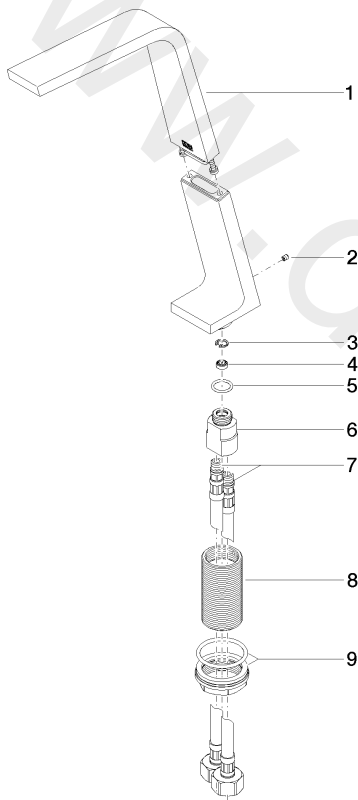

Washbasin - CL.1

Deck-mounted basin spout without pop-up waste - Brushed Platinum

Article number: 13 717 705-06

Date of manufacture from 7/1/2021

Washbasin - CL.1

Deck-mounted basin spout without pop-up waste - Brushed Platinum

Article number: 13 717 705-06

Date of manufacture from 7/1/2021

Spare parts list

Position	Quantity used	Item Number	Spare part	Delivery time
1	1	90 11 70 003 00-06	spout	10
2	1	09 31 11 044 90	pin	2
3	1	09 16 01 016 90	ring	2
4	1	09 23 01 034 90	flow reducer	2
5	1	09 14 10 130 90	seal	2
6	1	09 11 10 055 10 90	connection	2
7	2	04 30 04 019 00 90	hose	2
8	1	09 30 01 208 90	connection	2
9	1	04 23 10 044 06 90	fixing set	2