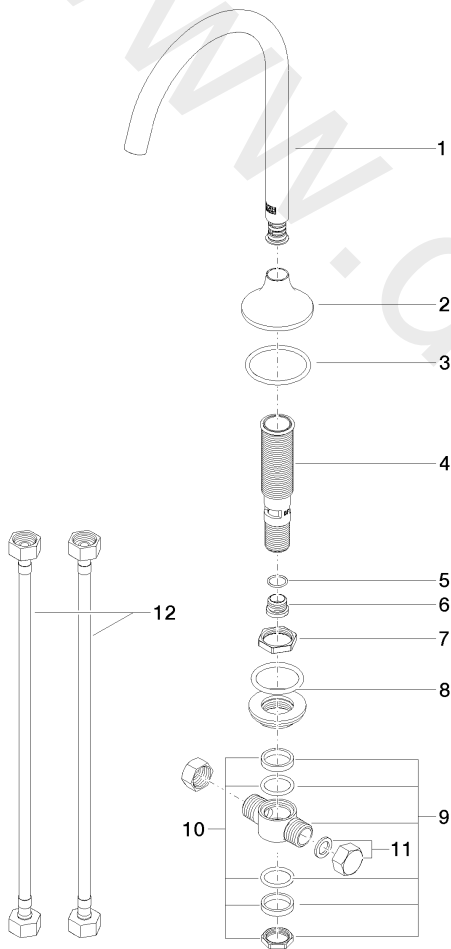

Washbasin - VAIA

Deck-mounted basin spout without pop-up waste - Brushed Dark Platinum

Article number: 13 716 809-99

Date of manufacture from 5/27/2021

Washbasin - VAIA

Deck-mounted basin spout without pop-up waste - Brushed Dark Platinum

Article number: 13 716 809-99

Date of manufacture from 5/27/2021

Spare parts list

Position	Quantity used	Item Number	Spare part	Delivery time
1	1	90 28 22 309 00-99	spout	30
2	1	09 27 80 011-99	rosette	30
3	1	09 14 10 084 90	seal	2
4	1	90 30 01 033 00 90	base	2
5	1	09 14 10 017 90	seal	2
6	1	09 24 04 021 10 90	nipple	2
7	1	09 23 10 127 90	nut	2
8	1	04 23 10 004 04 90	fixing set	2
9	1	04 17 11 020 10 90	distributor	2
10	1	90 23 10 012 00 90	gasket kit	2
11	2	04 21 02 006 00 92	cap	2
12	2	04 30 04 096 00 90	hose	2