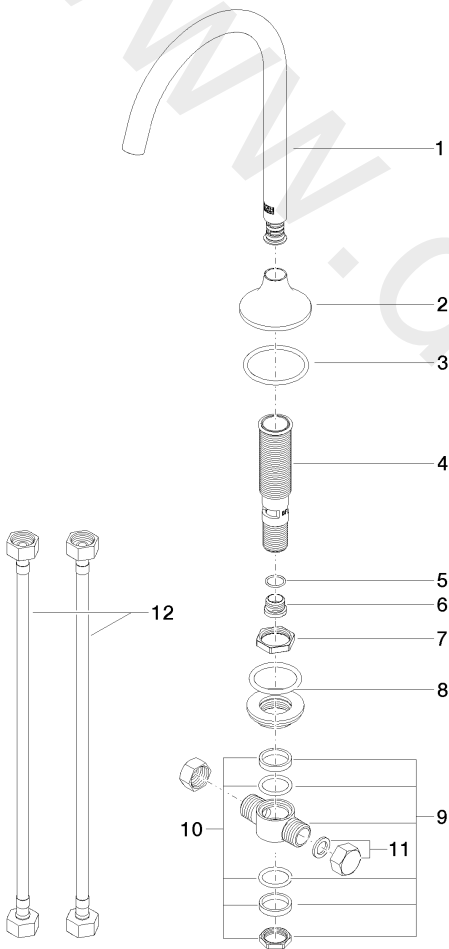

Washbasin - VAIA

Deck-mounted basin spout without pop-up waste - Platinum

Article number: 13 716 809-08

Date of manufacture from 5/27/2021

Washbasin - VAIA

Deck-mounted basin spout without pop-up waste - Platinum

Article number: 13 716 809-08

Date of manufacture from 5/27/2021

Spare parts list

Position	Quantity used	Item Number	Spare part	Delivery time
1	1	90 28 22 309 00-08	spout	20
2	1	09 27 80 011-08	rosette	20
3	1	09 14 10 084 90	seal	2
4	1	90 30 01 033 00 90	base	2
5	1	09 14 10 017 90	seal	2
6	1	09 24 04 021 10 90	nipple	2
7	1	09 23 10 127 90	nut	2
8	1	04 23 10 004 04 90	fixing set	2
9	1	04 17 11 020 10 90	distributor	2
10	1	90 23 10 012 00 90	gasket kit	2
11	2	04 21 02 006 00 92	cap	2
12	2	04 30 04 096 00 90	hose	2