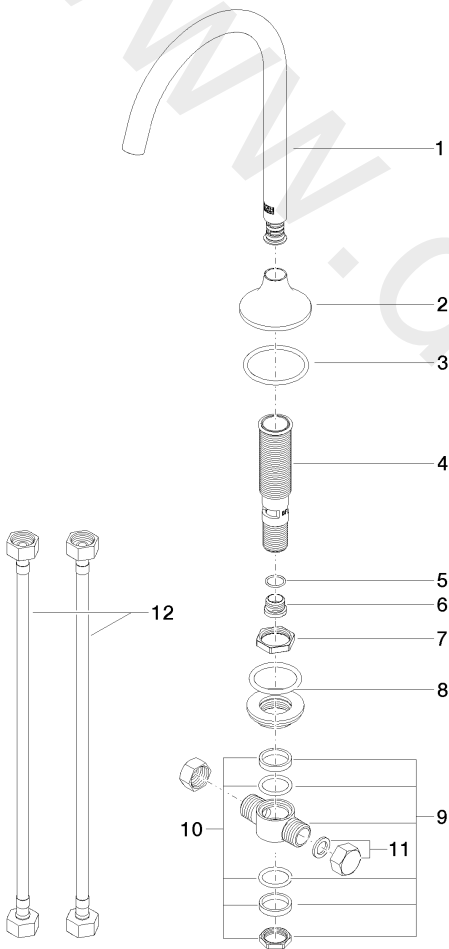

Washbasin - VAIA

Deck-mounted basin spout without pop-up waste - Brushed Platinum

Article number: 13 716 809-06

Date of manufacture from 5/27/2021

Washbasin - VAIA

Deck-mounted basin spout without pop-up waste - Brushed Platinum

Article number: 13 716 809-06

Date of manufacture from 5/27/2021

Spare parts list

Position	Quantity used	Item Number	Spare part	Delivery time
1	1	90 28 22 309 00-06	spout	10
2	1	09 27 80 011-06	rosette	10
3	1	09 14 10 084 90	seal	2
4	1	90 30 01 033 00 90	base	2
5	1	09 14 10 017 90	seal	2
6	1	09 24 04 021 10 90	nipple	2
7	1	09 23 10 127 90	nut	2
8	1	04 23 10 004 04 90	fixing set	2
9	1	04 17 11 020 10 90	distributor	2
10	1	90 23 10 012 00 90	gasket kit	2
11	2	04 21 02 006 00 92	cap	2
12	2	04 30 04 096 00 90	hose	2