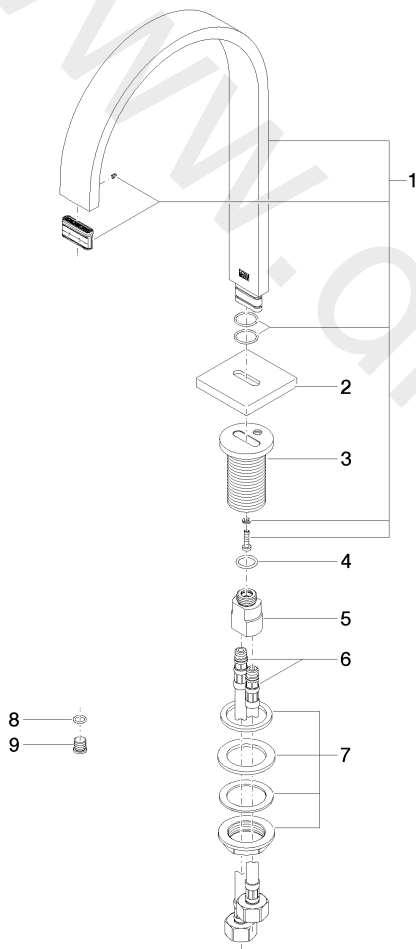

Washbasin - MEM

Deck-mounted basin spout without pop-up waste - Brushed Dark Platinum

Article number: 13 716 782-99

Date of manufacture from 7/1/2021

Washbasin - MEM

Deck-mounted basin spout without pop-up waste - Brushed Dark Platinum

Article number: 13 716 782-99

Date of manufacture from 7/1/2021

Spare parts list

Position	Quantity used	Item Number	Spare part	Delivery time
1	1	90 28 22 155 01-99	spout	30
2	1	09 27 78 034-99	rosette	30
3	1	09 11 10 054 10 90	connection	2
4	1	09 14 10 130 90	seal	2
5	1	09 11 10 055 10 90	connection	2
6	2	04 30 04 019 00 90	hose	2
7	1	04 23 10 009 01 90	fixing set	2
8	1	09 14 10 060 90	seal	2
9	1	09 31 20 065 90	plug	2