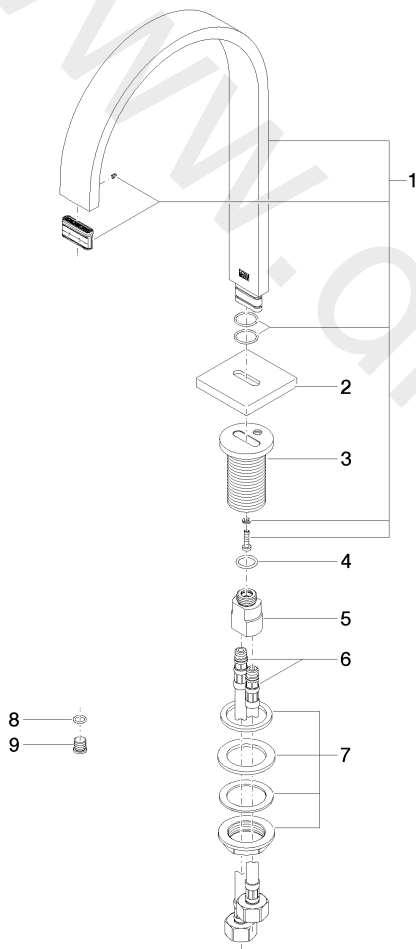

Washbasin - MEM

Deck-mounted basin spout without pop-up waste - Platinum

Article number: 13 716 782-08

Date of manufacture from 7/1/2021

Washbasin - MEM

Deck-mounted basin spout without pop-up waste - Platinum

Article number: 13 716 782-08

Date of manufacture from 7/1/2021

Spare parts list

Position	Quantity used	Item Number	Spare part	Delivery time
1	1	90 28 22 155 01-08	spout	20
2	1	09 27 78 034-08	rosette	20
3	1	09 11 10 054 10 90	connection	2
4	1	09 14 10 130 90	seal	2
5	1	09 11 10 055 10 90	connection	2
6	2	04 30 04 019 00 90	hose	2
7	1	04 23 10 009 01 90	fixing set	2
8	1	09 14 10 060 90	seal	2
9	1	09 31 20 065 90	plug	2