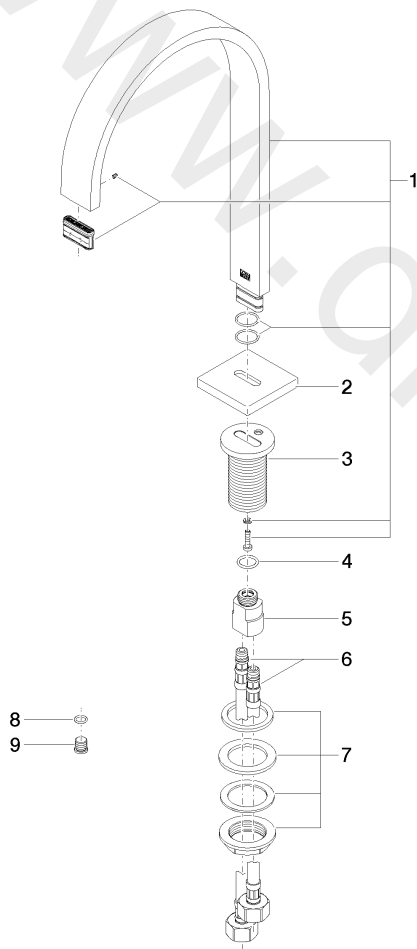

Washbasin - MEM

Deck-mounted basin spout without pop-up waste - Brushed Platinum

Article number: 13 716 782-06

Date of manufacture from 7/1/2021

Washbasin - MEM

Deck-mounted basin spout without pop-up waste - Brushed Platinum

## Spare parts list

Position	Quantity used	Item Number	Spare part	Delivery time
1	1	90 28 22 155 01-06	spout	10
2	1	09 27 78 034-06	rosette	10
3	1	09 11 10 054 10 90	connection	2
4	1	09 14 10 130 90	seal	2
5	1	09 11 10 055 10 90	connection	2
6	2	04 30 04 019 00 90	hose	2
7	1	04 23 10 009 01 90	fixing set	2
8	1	09 14 10 060 90	seal	2
9	1	09 31 20 065 90	plug	2