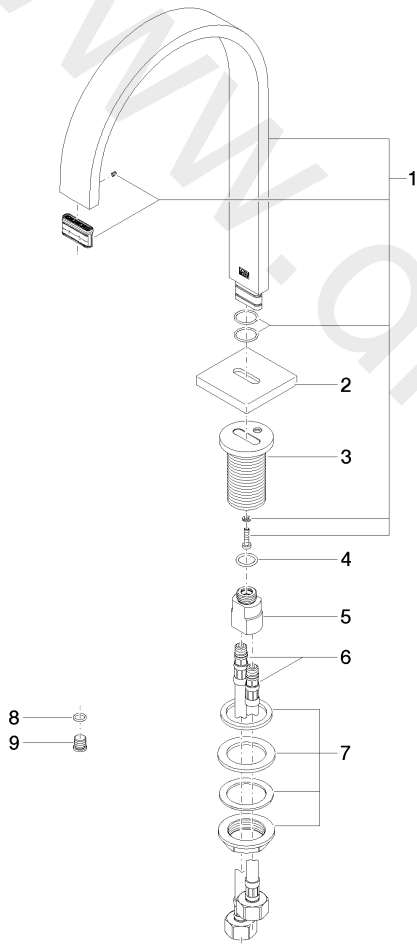

Sink - MEM

Lavatory spout, deck-mounted without drain - Chrome

Article number: 13 716 782-00 0010

Date of manufacture from 7/1/2021

Sink - MEM

Lavatory spout, deck-mounted without drain - Chrome

Article number: 13 716 782-00 0010

Date of manufacture from 7/1/2021

Spare parts list

Position	Number of units	Item Number	Spare part	Lead time
1	1	90 28 22 155 02-00	spout	10
2	1	09 27 78 034-00	rosette	10
3	1	09 11 10 054 10 90	connection	2
4	1	09 14 10 130 90	seal	2
5	1	09 11 10 055 10 90	connection	2
6	2	04 30 04 019 00 90	hose	2
7	1	04 23 10 009 01 90	fixing set	2
8	1	09 14 10 060 90	seal	2
9	1	09 31 20 065 90	plug	2