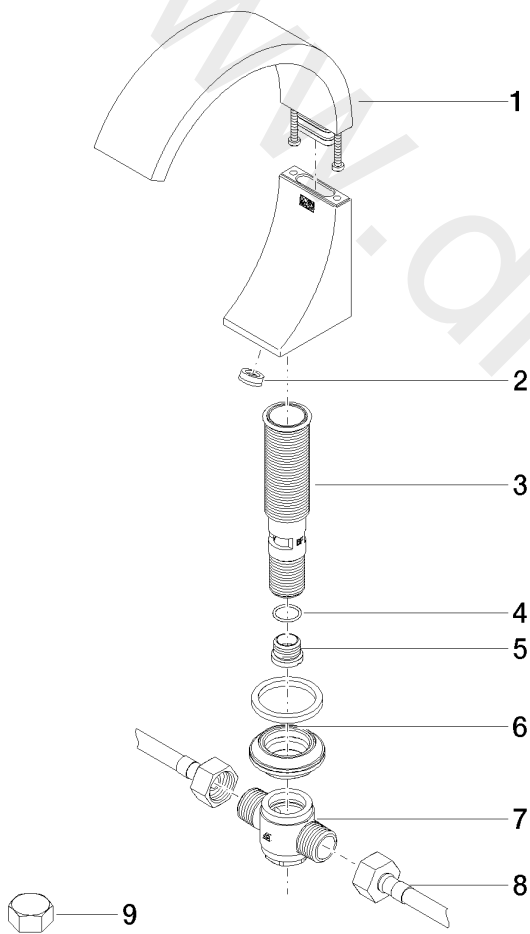

Washbasin - CYO

Deck-mounted basin spout without pop-up waste - Brushed Dark Platinum

Article number: 13 715 811-99

## Washbasin - CYO

Deck-mounted basin spout without pop-up waste - Brushed Dark Platinum

Article number: 13 715 811-99

### Spare parts list

| Position | Quantity used | Item Number        | Spare part   | Delivery time |
|----------|---------------|--------------------|--------------|---------------|
| 1        | 1             | 90 11 70 012 00-99 | spout        | 30            |
| 2        | 1             | 09 23 01 163 90    | flow reducer | 2             |
| 3        | 1             | 90 30 01 033 00 90 | base         | 2             |
| 4        | 1             | 09 14 10 017 90    | seal         | 2             |
| 5        | 1             | 09 24 04 021 10 90 | nipple       | 2             |
| 6        | 1             | 04 23 10 044 09 90 | fixing set   | 2             |
| 7        | 1             | 04 17 11 020 10 90 | distributor  | 2             |
| 8        | 2             | 04 30 04 096 00 90 | hose         | 2             |
| 9        | 2             | 04 21 02 006 00 92 | cap          | 2             |