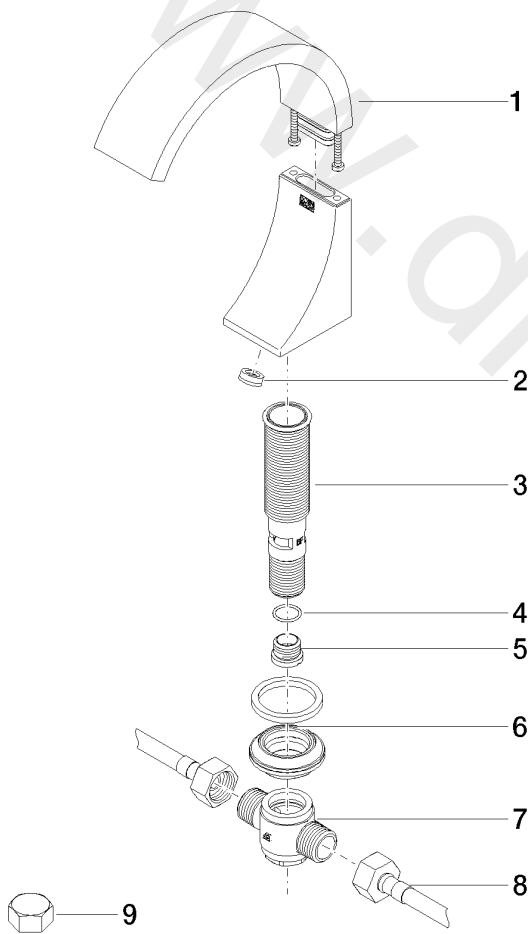

Washbasin - CYO

Deck-mounted basin spout without pop-up waste - Brushed Platinum

Article number: 13 715 811-06

Washbasin - CYO

Deck-mounted basin spout without pop-up waste - Brushed Platinum

Article number: 13 715 811-06

Spare parts list

Position	Quantity used	Item Number	Spare part	Delivery time
1	1	90 11 70 012 00-06	spout	10
2	1	09 23 01 163 90	flow reducer	2
3	1	90 30 01 033 00 90	base	2
4	1	09 14 10 017 90	seal	2
5	1	09 24 04 021 10 90	nipple	2
6	1	04 23 10 044 09 90	fixing set	2
7	1	04 17 11 020 10 90	distributor	2
8	2	04 30 04 096 00 90	hose	2
9	2	04 21 02 006 00 92	cap	2