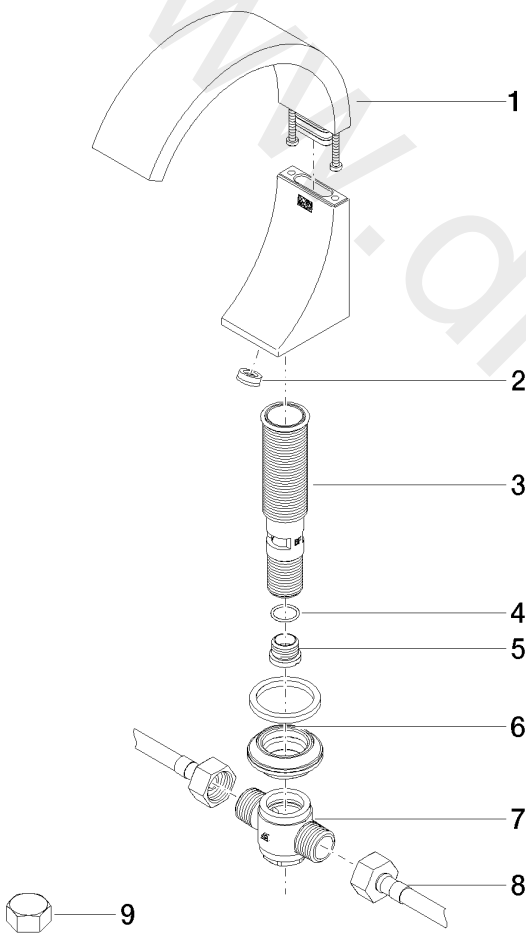

Sink - CYO

Lavatory spout, deck-mounted without drain - Chrome

Article number: 13 715 811-00

Sink - CYO

Lavatory spout, deck-mounted without drain - Chrome

Article number: 13 715 811-00

Spare parts list

Position	Number of units	Item Number	Spare part	Lead time
1	1	90 11 70 012 00-00	spout	10
2	1	09 23 01 163 90	flow reducer	2
3	1	90 30 01 033 00 90	base	2
4	1	09 14 10 017 90	seal	2
5	1	09 24 04 021 10 90	nipple	2
6	1	04 23 10 044 09 90	fixing set	2
7	1	04 17 11 020 10 90	distributor	2
8	2	04 30 04 096 00 90	hose	2
9	2	04 21 02 006 00 92	cap	2