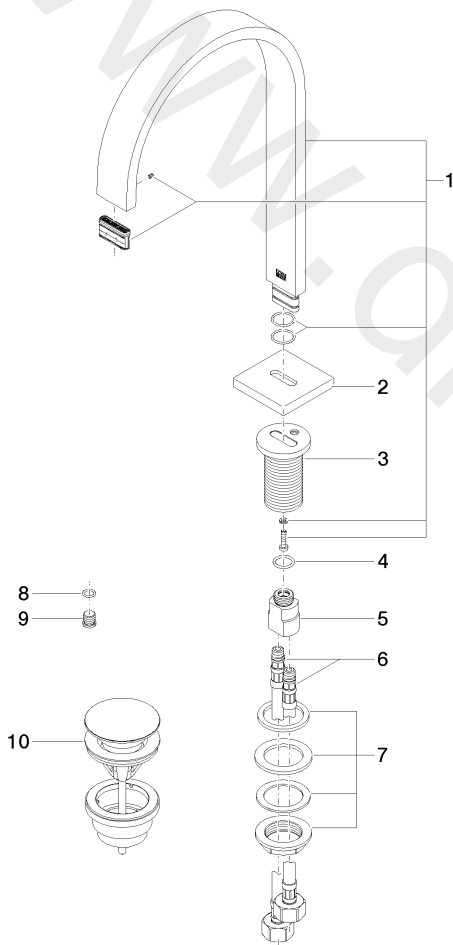

Washbasin - MEM

Deck-mounted basin spout with pop-up waste - Brushed Dark Platinum

Article number: 13 715 782-99

Date of manufacture from 7/1/2021

Washbasin - MEM

Deck-mounted basin spout with pop-up waste - Brushed Dark Platinum

Article number: 13 715 782-99

Date of manufacture from 7/1/2021

Spare parts list

Position	Quantity used	Item Number	Spare part	Delivery time
1	1	90 28 22 155 01-99	spout	30
2	1	09 27 78 034-99	rosette	30
3	1	09 11 10 054 10 90	connection	2
4	1	09 14 10 130 90	seal	2
5	1	09 11 10 055 10 90	connection	2
6	2	04 30 04 019 00 90	hose	2
7	1	04 23 10 009 01 90	fixing set	2
8	1	09 14 10 060 90	seal	2
9	1	09 31 20 065 90	plug	2
10	1	10 125 970-99	Basin Waste with push fastening 1 1/4" - Brushed Dark Platinum	2