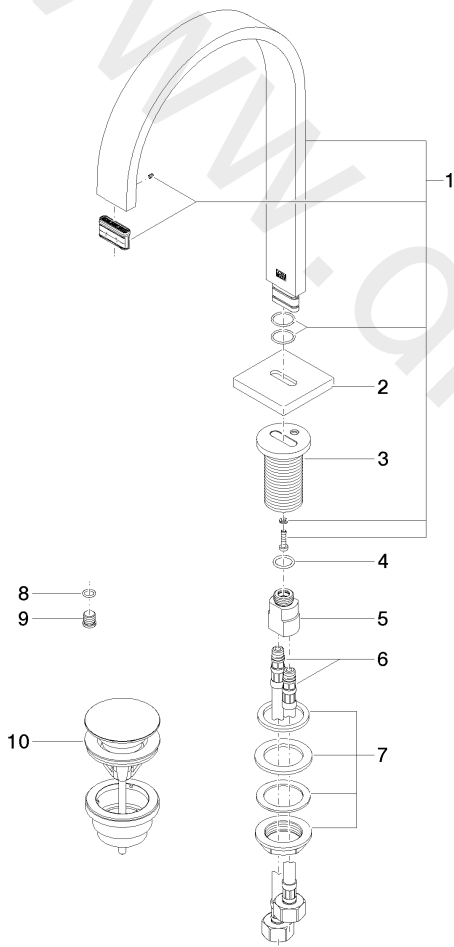

Washbasin - MEM

Deck-mounted basin spout with pop-up waste - Platinum

Article number: 13 715 782-08

Date of manufacture from 7/1/2021

Washbasin - MEM

Deck-mounted basin spout with pop-up waste - Platinum

Article number: 13 715 782-08

Date of manufacture from 7/1/2021

Spare parts list

Position	Quantity used	Item Number	Spare part	Delivery time
1	1	90 28 22 155 01-08	spout	20
2	1	09 27 78 034-08	rosette	20
3	1	09 11 10 054 10 90	connection	2
4	1	09 14 10 130 90	seal	2
5	1	09 11 10 055 10 90	connection	2
6	2	04 30 04 019 00 90	hose	2
7	1	04 23 10 009 01 90	fixing set	2
8	1	09 14 10 060 90	seal	2
9	1	09 31 20 065 90	plug	2
10	1	10 125 970-08	Basin Waste with push fastening 1 1/4" - Platinum	2