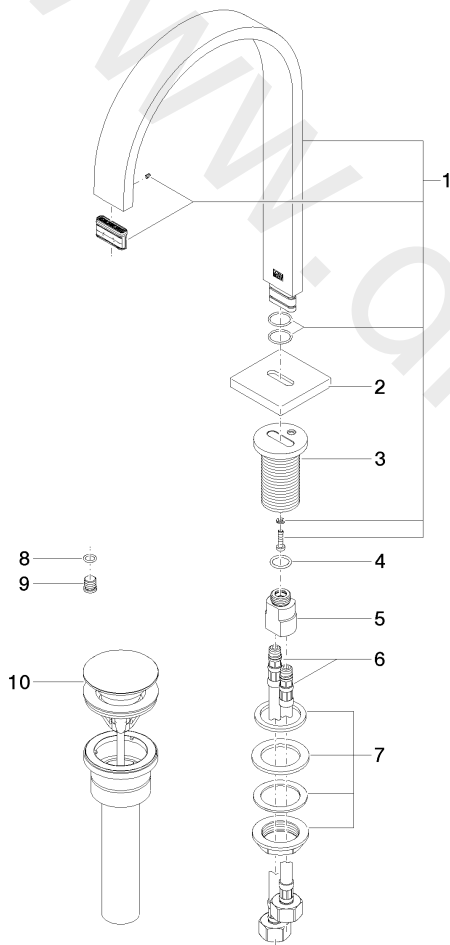

Sink - MEM

Lavatory spout, deck-mounted with drain - Chrome

Article number: 13 715 782-00 0010

Date of manufacture from 7/1/2021

Sink - MEM

Lavatory spout, deck-mounted with drain - Chrome

Article number: 13 715 782-00 0010

Date of manufacture from 7/1/2021

Spare parts list

Position	Number of units	Item Number	Spare part	Lead time
1	1	90 28 22 155 02-00	spout	10
2	1	09 27 78 034-00	rosette	10
3	1	09 11 10 054 10 90	connection	2
4	1	09 14 10 130 90	seal	2
5	1	09 11 10 055 10 90	connection	2
6	2	04 30 04 019 00 90	hose	2
7	1	04 23 10 009 01 90	fixing set	2
8	1	09 14 10 060 90	seal	2
9	1	09 31 20 065 90	plug	2
11	1	10 125 970-00 0010	Umbrella drain 1 1/4" - Chrome	2