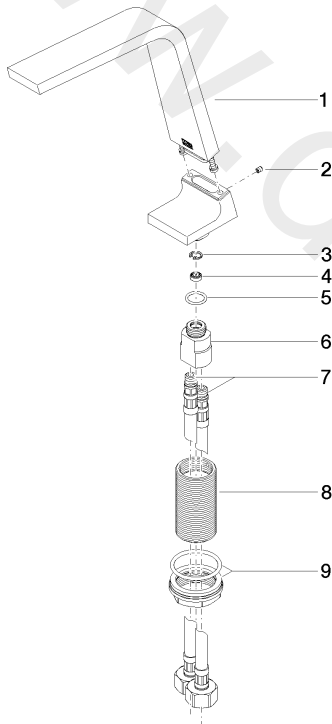

Washbasin - CL.1

Deck-mounted basin spout without pop-up waste - Brushed Dark Platinum

Article number: 13 715 705-99

Date of manufacture from 7/1/2021

Washbasin - CL.1

Deck-mounted basin spout without pop-up waste - Brushed Dark Platinum

Article number: 13 715 705-99

Date of manufacture from 7/1/2021

Spare parts list

Position	Quantity used	Item Number	Spare part	Delivery time
1	1	90 11 70 003 00-99	spout	30
2	1	09 31 11 044 90	pin	2
3	1	09 16 01 016 90	ring	2
4	1	09 23 01 034 90	flow reducer	2
5	1	09 14 10 130 90	seal	2
6	1	09 11 10 055 10 90	connection	2
7	2	04 30 04 019 00 90	hose	2
8	1	09 30 01 208 90	connection	2
9	1	04 23 10 044 06 90	fixing set	2