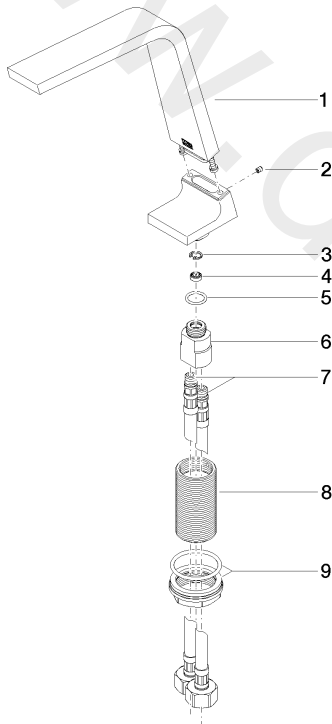

Washbasin - CL.1

Deck-mounted basin spout without pop-up waste - Brushed Platinum

Article number: 13 715 705-06

Date of manufacture from 7/1/2021

Washbasin - CL.1

Deck-mounted basin spout without pop-up waste - Brushed Platinum

Article number: 13 715 705-06

Date of manufacture from 7/1/2021

Spare parts list

| Position | Quantity used | Item Number | Spare part | Delivery time |
|----------|---------------|--------------------|--------------|---------------|
| 1 | 1 | 90 11 70 003 00-06 | spout | 10 |
| 2 | 1 | 09 31 11 044 90 | pin | 2 |
| 3 | 1 | 09 16 01 016 90 | ring | 2 |
| 4 | 1 | 09 23 01 034 90 | flow reducer | 2 |
| 5 | 1 | 09 14 10 130 90 | seal | 2 |
| 6 | 1 | 09 11 10 055 10 90 | connection | 2 |
| 7 | 2 | 04 30 04 019 00 90 | hose | 2 |
| 8 | 1 | 09 30 01 208 90 | connection | 2 |
| 9 | 1 | 04 23 10 044 06 90 | fixing set | 2 |