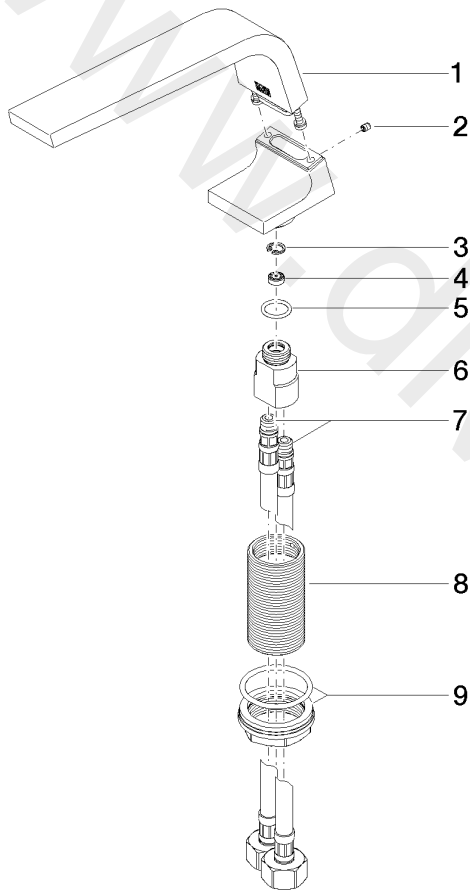

Washbasin - CL.1

Deck-mounted basin spout without pop-up waste - Brushed Platinum

Article number: 13 714 705-06

Date of manufacture from 7/1/2021

Washbasin - CL.1

Deck-mounted basin spout without pop-up waste - Brushed Platinum

Article number: 13 714 705-06

Date of manufacture from 7/1/2021

Spare parts list

Position	Quantity used	Item Number	Spare part	Delivery time
1	1	90 11 70 002 00-06	spout	10
2	1	09 31 11 044 90	pin	2
3	1	09 16 01 016 90	ring	2
4	1	09 23 01 034 90	flow reducer	2
5	1	09 14 10 130 90	seal	2
6	1	09 11 10 055 10 90	connection	2
7	2	04 30 04 019 00 90	hose	2
8	1	09 30 01 208 90	connection	2
9	1	04 23 10 044 06 90	fixing set	2