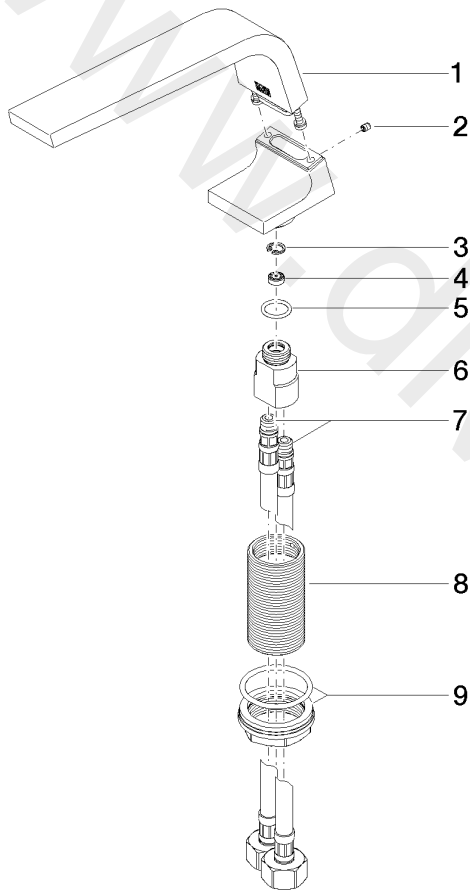

Sink - CL.1

Lavatory spout, deck-mounted without drain - Chrome

Article number: 13 714 705-00

Date of manufacture from 7/1/2021

Sink - CL.1

Lavatory spout, deck-mounted without drain - Chrome

Article number: 13 714 705-00

Date of manufacture from 7/1/2021

Spare parts list

Position	Number of units	Item Number	Spare part	Lead time
1	1	90 11 70 002 00-00	spout	10
2	1	09 31 11 044 90	pin	2
3	1	09 16 01 016 90	ring	2
4	1	09 23 01 034 90	flow reducer	2
5	1	09 14 10 130 90	seal	2
6	1	09 11 10 055 10 90	connection	2
7	2	04 30 04 019 00 90	hose	2
8	1	09 30 01 208 90	connection	2
9	1	04 23 10 044 06 90	fixing set	2