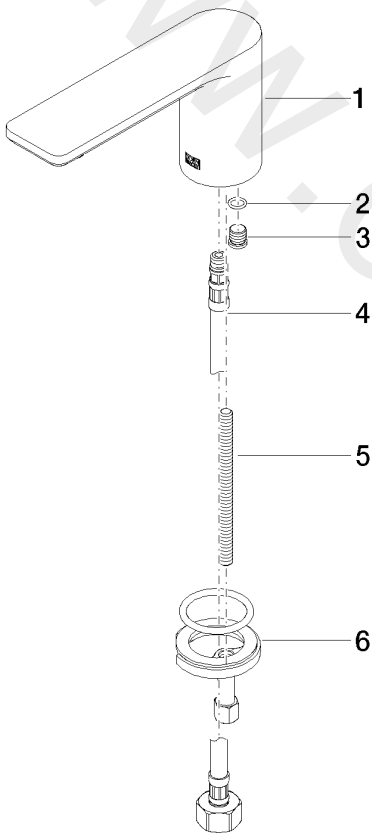

Washbasin - LISSÉ

Deck-mounted basin spout without pop-up waste - Matte Black

Article number: 13 700 845-33

Date of manufacture from 3/13/2017

Washbasin - LISSÉ

Deck-mounted basin spout without pop-up waste - Matte Black

Article number: 13 700 845-33

Date of manufacture from 3/13/2017

Spare parts list

Position	Quantity used	Item Number	Spare part	Delivery time
1	1	90 11 84 015 00-33	spout	30
2	1	09 14 10 060 90	seal	2
3	1	09 31 20 065 90	plug	2
4	1	04 30 04 019 00 90	hose	2
5	1	09 31 11 012 90	pin	2
6	1	04 30 11 038 75 90	fixing set	2