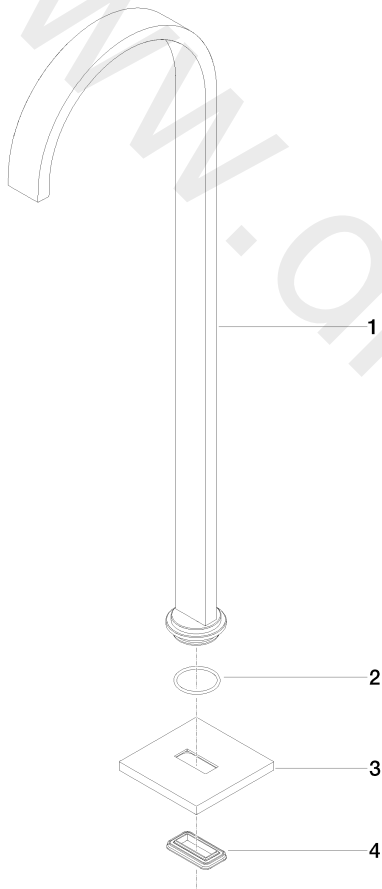

Bath - MEM

Bath spout without diverter for free-standing assembly - Brushed Platinum

Article number: 13 672 780-06

Date of manufacture from 9/30/2005

Spare parts list

Position	Quantity used	Item Number	Spare part	Delivery time
1	1	04 28 22 183 00-06	spout	60
2	1	09 14 10 084 90	seal	2
3	1	09 27 78 022-06	rosette	60
4	1	09 14 03 106 90	seal	2

Bath - MEM

Bath spout without diverter for free-standing assembly - Brushed Platinum

Article number: 13 672 780-06

Date of manufacture from 9/30/2005

www.divapor.com