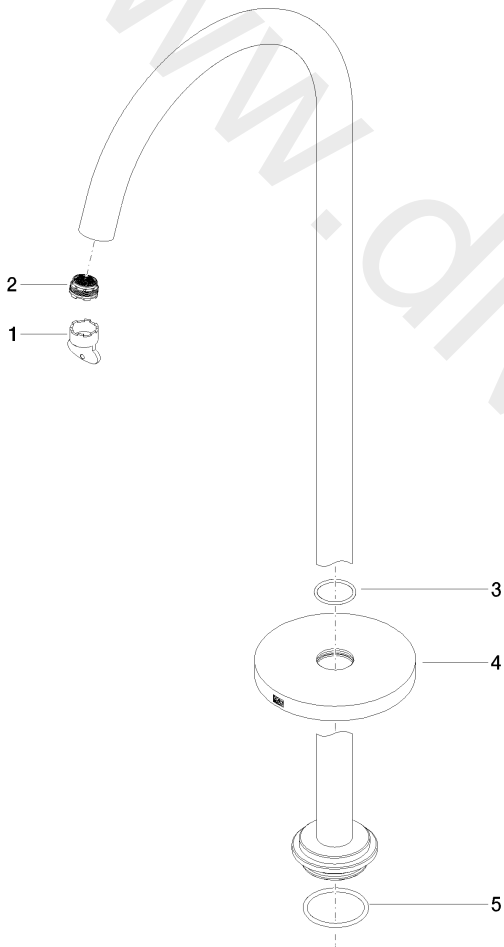

Bath - META

Bath spout without diverter for free-standing assembly - Matte Black

Article number: 13 672 661-33

Date of manufacture from 5/27/2021

Bath - META

Bath spout without diverter for free-standing assembly - Matte Black

### Spare parts list

Position	Quantity used	Item Number	Spare part	Delivery time
1	1	04 30 09 027 00 90	key	2
2	1	09 29 03 127 90	aerator	60
3	1	09 14 10 101 90	seal	2
4	1	09 27 85 003-33	rosette	30
5	1	09 14 10 084 90	seal	2