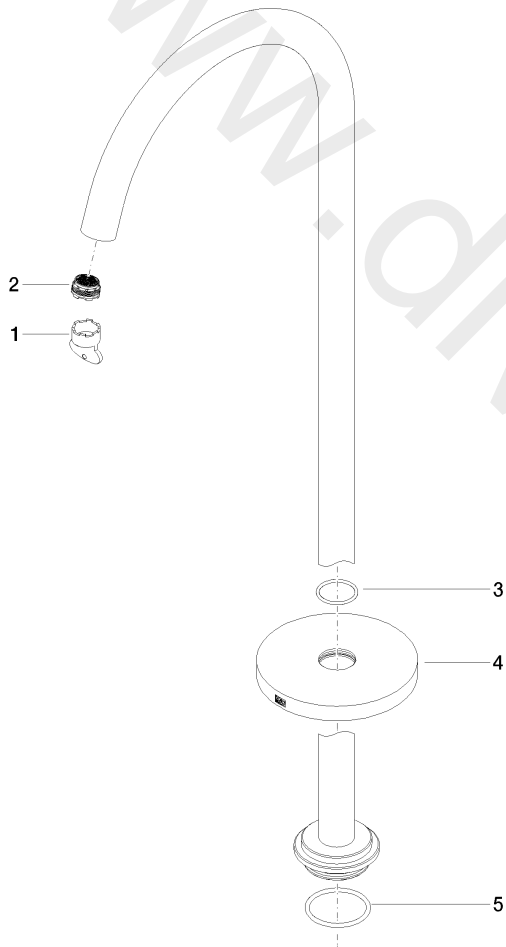

Bath - META

Bath spout without diverter for free-standing assembly - Brushed Platinum

Article number: 13 672 661-06

Date of manufacture from 5/27/2021

Bath - META

Bath spout without diverter for free-standing assembly - Brushed Platinum

### Spare parts list

Position	Quantity used	Item Number	Spare part	Delivery time
1	1	04 30 09 027 00 90	key	2
2	1	09 29 03 127 90	aerator	60
3	1	09 14 10 101 90	seal	2
4	1	09 27 85 003-06	rosette	10
5	1	09 14 10 084 90	seal	2