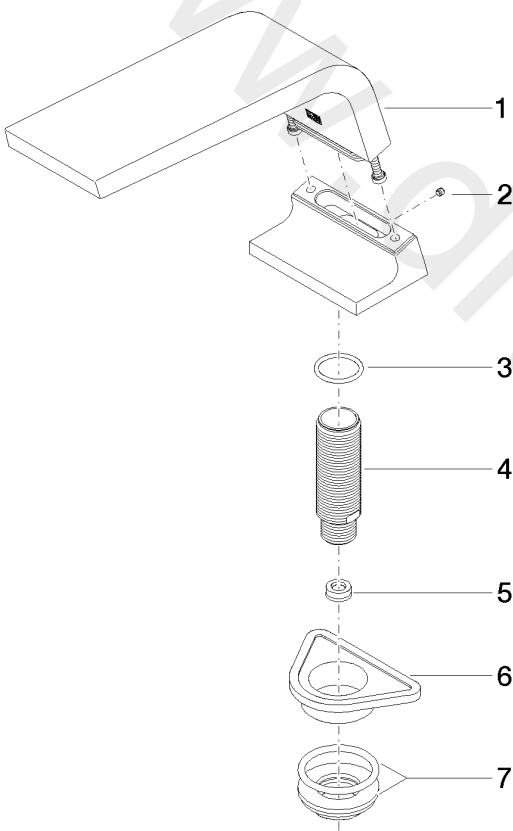

Bath - CL.1

Bath spout without diverter for deck mounting - Brushed Dark Platinum

Article number: 13 612 705-99

Date of manufacture from 5/27/2021

Bath - CL.1

Bath spout without diverter for deck mounting - Brushed Dark Platinum

### Spare parts list

Position	Quantity used	Item Number	Spare part	Delivery time
1	1	90 11 70 007 00-99	spout	Not available anymore
2	1	09 31 11 099 90	pin	2
3	1	09 14 10 009 90	seal	2
4	1	09 30 01 117 90	connection	2
5	1	09 23 01 057 90	flow reducer	2
6	1	09 18 40 090 90	sleeve	2
7	1	04 23 10 004 03 90	fixing set	2