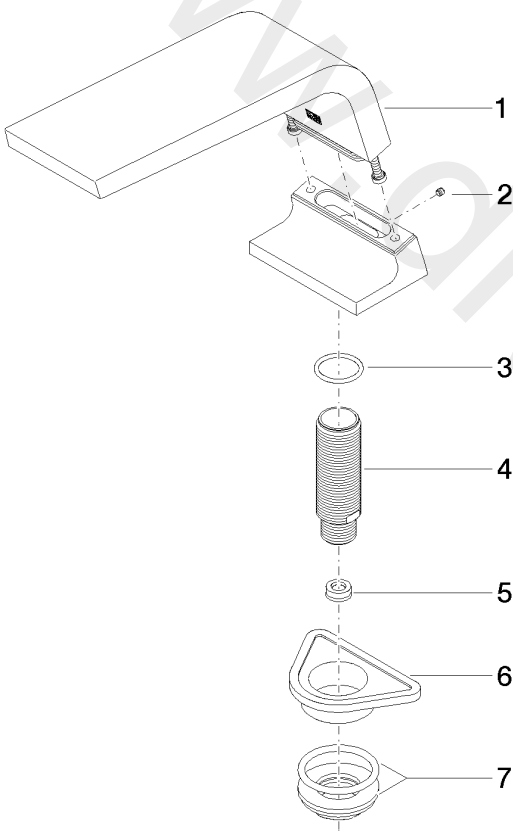

Bath - CL.1

Bath spout without diverter for deck mounting - Brushed Platinum

Article number: 13 612 705-06

Date of manufacture from 5/27/2021

Bath - CL.1

Bath spout without diverter for deck mounting - Brushed Platinum

Article number: 13 612 705-06

Date of manufacture from 5/27/2021

Spare parts list

Position	Quantity used	Item Number	Spare part	Delivery time
1	1	90 11 70 007 00-06	spout	10
2	1	09 31 11 099 90	pin	2
3	1	09 14 10 009 90	seal	2
4	1	09 30 01 117 90	connection	2
5	1	09 23 01 057 90	flow reducer	2
6	1	09 18 40 090 90	sleeve	2
7	1	04 23 10 004 03 90	fixing set	2