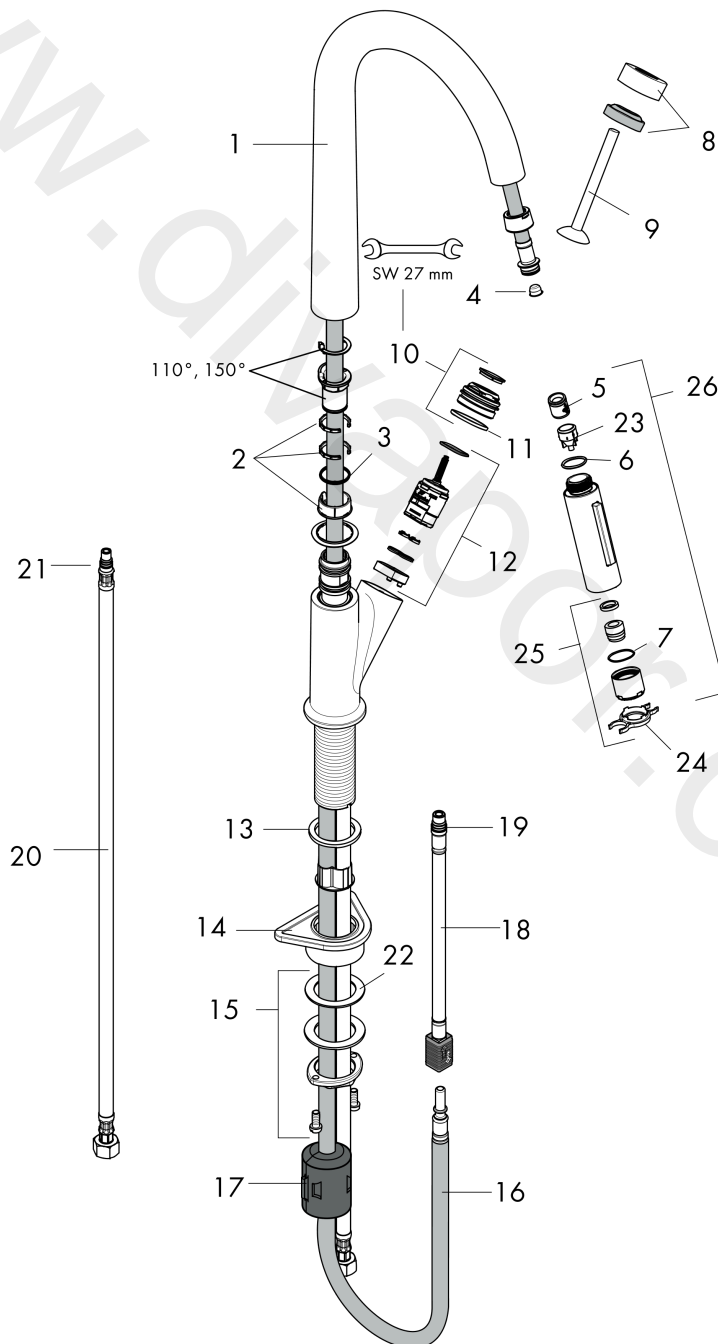

AXOR Starck
Single lever kitchen mixer 270 2jet with pull-out spray 1.5 GPM
 Finish: **Chrome** Article Number: **12806001**

product features

- swivel range adjustable in 2 steps to 110° or 150°
- with telescopic function (330 - 500 mm)
- laminar spray, shower spray
- lockable shower spray, spray returns through pressing spray diverter
- MagFit magnetic shower support
- quick connect hose
- maximum flow rate at 3 bar: 5,7 l/min
- joystick ceramic cartridge
- connection type: G 3/8 connections
- integrated non-return valve
- suitable for continuous flow water heaters
- extension length up to 50 cm

Technology

Product image

Scale drawing

AXOR Starck
Single lever kitchen mixer 270 2jet with pull-out spray 1.5 GPM
 Finish: **Chrome** Article Number: **12806001**

Exploded Drawing

Year of production: >01/22

AXOR Starck
Single lever kitchen mixer 270 2jet with pull-out spray 1.5 GPM
 Finish: **Chrome** Article Number: **12806001**

Spare part list

Year of production: >01/22

Pos.		Article Number	Price	PU
1	spout cpl.	95907000	£ 445,00	1
2	set of lever collars	98365000	£ 9,00	1
3	O-ring 21x2,5	98211000	£ 3,30	1
4	filter	97735000	£ 3,30	1
5	flow limiter / non return valve	95376000	£ 25,00	1
6	O-ring 18x1,5	98231000	£ 3,30	1
7	O-ring 20x1	98140000	£ 3,30	1
8	flange	97155000	£ 43,00	1
9	handle	95893000	£ 173,00	1
10	nut	97157000	£ 20,50	1
11	O-Ring 30x2	98186000	£ 3,30	1
12	cartridge, assy	96339000	£ 79,00	1
13	flat seal	98749000	£ 6,10	1
14	support	97523000	£ 6,10	1
15	fixing set (Ø 34)	95049000	£ 16,10	1
16	hose 1,50 m	88624000	-	1
17	weight	98551000	£ 20,50	1
18	connection hose 600 mm M10x1	95561000	£ 25,00	1
19	O-ring 8x1,75	97827000	£ 3,30	1
20	connection hose 35½" M8x0,75 3/8"	96316001	-	1
21	O-ring 7x1,5	98422000	£ 3,30	1