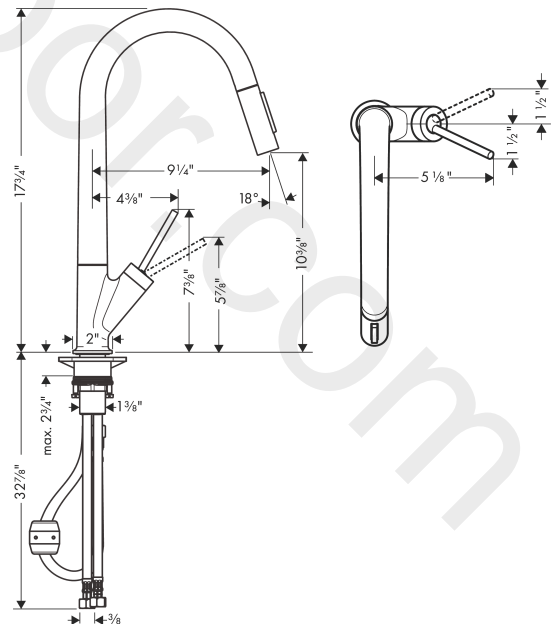

AXOR Starck
Single lever kitchen mixer 270 2jet with pull-out spray 1.5 GPM
 Finish: **Chrome** Article Number: **12806001**

product features

- swivel range adjustable in 2 steps to 110° or 150°
- with telescopic function (330 - 500 mm)
- laminar spray, shower spray
- lockable shower spray, spray returns through pressing spray diverter
- MagFit magnetic shower support
- quick connect hose
- maximum flow rate at 3 bar: 5,7 l/min
- joystick ceramic cartridge
- connection type: G 3/8 connections
- integrated non-return valve
- suitable for continuous flow water heaters
- extension length up to 50 cm

Technology

Product image

Scale drawing

AXOR Starck
Single lever kitchen mixer 270 2jet with pull-out spray 1.5 GPM
 Finish: **Chrome** Article Number: **12806001**

Exploded Drawing

Year of production: >01/22

AXOR Starck
Single lever kitchen mixer 270 2jet with pull-out spray 1.5 GPM
 Finish: **Chrome** Article Number: **12806001**

Spare part list

Year of production: >01/22

Pos.		Article Number	Price	PU
1	spout cpl.	95907000	£ 445,00	1
2	set of lever collars	98365000	£ 9,00	1
3	O-ring 21x2,5	98211000	£ 3,30	1
4	filter	97735000	£ 3,30	1
5	flow limiter / non return valve	95376000	£ 25,00	1
6	O-ring 18x1,5	98231000	£ 3,30	1
7	O-ring 20x1	98140000	£ 3,30	1
8	flange	97155000	£ 43,00	1
9	handle	95893000	£ 173,00	1
10	nut	97157000	£ 20,50	1
11	O-Ring 30x2	98186000	£ 3,30	1
12	cartridge, assy	96339000	£ 79,00	1
13	flat seal	98749000	£ 6,10	1
14	support	97523000	£ 6,10	1
15	fixing set (Ø 34)	95049000	£ 16,10	1
16	hose 1,50 m	88624000	-	1
17	weight	98551000	£ 20,50	1
18	connection hose 600 mm M10x1	95561000	£ 25,00	1
19	O-ring 8x1,75	97827000	£ 3,30	1
20	connection hose 35½" M8x0,75 3/8"	96316001	-	1
21	O-ring 7x1,5	98422000	£ 3,30	1