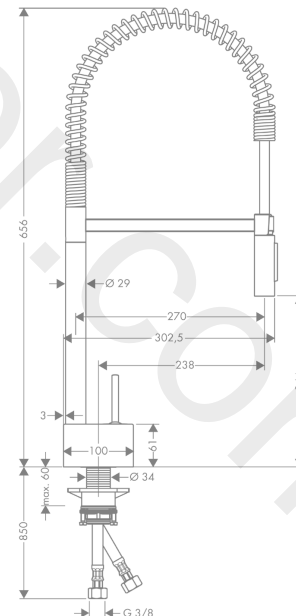

AXOR Starck
Single lever kitchen mixer 240 Semi-Pro Eco
 Finish: **Chrome** Article Number: **12803000**

product features

- consists of: single lever kitchen mixer
- ComfortZone 240
- swivel range 360°
- shower spray, laminar spray
- lockable shower spray, spray returns through pressing spray diverter
- connection dimension: DN15
- maximum flow rate at 3 bar: 5 l/min
- joystick ceramic cartridge
- connection type: G 3/8 connections
- integrated non-return valve
- not suitable for continuous flow water heaters

Article Details

Price excl. VAT

825,00 £

Technology

Product image

Scale drawing

AXOR Starck
Single lever kitchen mixer 240 Semi-Pro Eco
 Finish: **Chrome** Article Number: **12803000**

Exploded Drawing

Year of production: >10/19

AXOR Starck
Single lever kitchen mixer 240 Semi-Pro Eco
 Finish: **Chrome** Article Number: **12803000**

Spare part list

Year of production: >10/19

Pos.		Article Number	Price	PU
1	shower hose	97475000	£ 79,00	1
2	nut	92757000	£ 16,10	1
3	filter	97735000	£ 3,30	1
4	screw	97662000	£ 9,00	1
5	handspray	93474000	£ 173,00	1
6	flow limiter / non return valve	95376000	£ 25,00	1
7	O-ring 18x1,5	98231000	£ 3,30	1
8	aerator laminar M22x1 (15 l/min)	95909000	£ 51,00	1
9	service tool	95910000	£ 9,00	1
10	O-ring 17x2,5	98387000	£ 3,30	1
11	axialring	97558000	£ 3,30	1
12	O-ring 21x2	98205000	£ 6,10	1
13	escutcheon	97466000	£ 51,00	1
14	handle	10092000	£ 79,00	1
15	nut	97157000	£ 20,50	1
16	cartridge, assy	96339000	£ 79,00	1
17	sealing washer	97825000	£ 3,30	1
18	support	97523000	£ 6,10	1
19	fixing set (Ø 34)	95049000	£ 16,10	1
20	lever collar	97548000	£ 3,30	1
21	connection hose 900 mm M10x1 G3/8	98785000	£ 35,00	1
22	O-ring 8x1,75	97827000	£ 3,30	1
23	sealing set	95581000	£ 6,10	1
a	extension base	97474000	£ 96,00	1