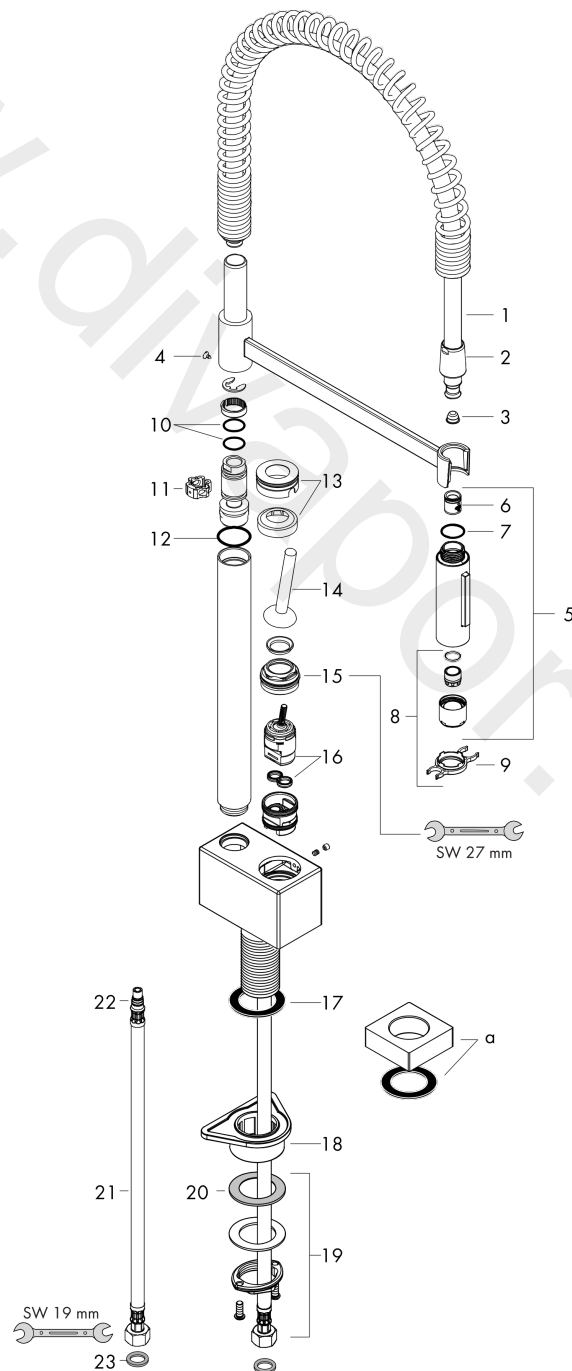

AXOR Starck
Single lever kitchen mixer 240 Semi-Pro Eco
 Finish: **Chrome** Article Number: **12803000**

product features

- consists of: single lever kitchen mixer
- ComfortZone 240
- swivel range 360°
- shower spray, laminar spray
- lockable shower spray, spray returns through pressing spray diverter
- connection dimension: DN15
- maximum flow rate at 3 bar: 5 l/min
- joystick ceramic cartridge
- connection type: G 3/8 connections
- integrated non-return valve
- not suitable for continuous flow water heaters

Article Details

Price excl. VAT

825,00 £

Technology

Product image

Scale drawing

AXOR Starck
Single lever kitchen mixer 240 Semi-Pro Eco
 Finish: **Chrome** Article Number: **12803000**

Exploded Drawing

Year of production: >10/19

AXOR Starck
Single lever kitchen mixer 240 Semi-Pro Eco
 Finish: **Chrome** Article Number: **12803000**

Spare part list

Year of production: >10/19

Pos.		Article Number	Price	PU
1	shower hose	97475000	£ 79,00	1
2	nut	92757000	£ 16,10	1
3	filter	97735000	£ 3,30	1
4	screw	97662000	£ 9,00	1
5	handspray	93474000	£ 173,00	1
6	flow limiter / non return valve	95376000	£ 25,00	1
7	O-ring 18x1,5	98231000	£ 3,30	1
8	aerator laminar M22x1 (15 l/min)	95909000	£ 51,00	1
9	service tool	95910000	£ 9,00	1
10	O-ring 17x2,5	98387000	£ 3,30	1
11	axialring	97558000	£ 3,30	1
12	O-ring 21x2	98205000	£ 6,10	1
13	escutcheon	97466000	£ 51,00	1
14	handle	10092000	£ 79,00	1
15	nut	97157000	£ 20,50	1
16	cartridge, assy	96339000	£ 79,00	1
17	sealing washer	97825000	£ 3,30	1
18	support	97523000	£ 6,10	1
19	fixing set (Ø 34)	95049000	£ 16,10	1
20	lever collar	97548000	£ 3,30	1
21	connection hose 900 mm M10x1 G3/8	98785000	£ 35,00	1
22	O-ring 8x1,75	97827000	£ 3,30	1
23	sealing set	95581000	£ 6,10	1
a	extension base	97474000	£ 96,00	1