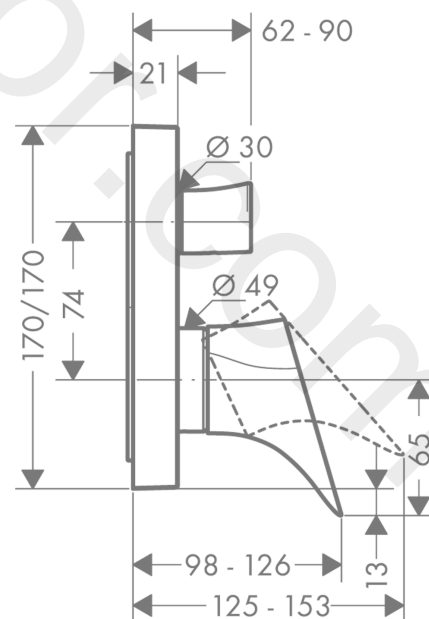

Scale drawing