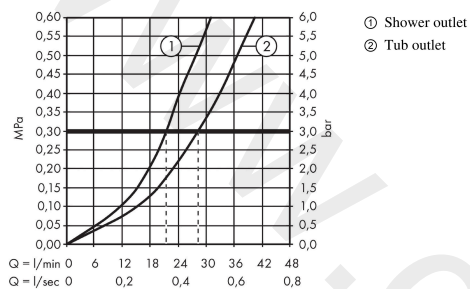

AXOR Starck Organic
Single lever bath mixer for concealed installation
 Finish: **Chrome** Article Number: **12415000**

product features

- 2 functions
- flow rate upper outlet: 20 l/min
- flow rate lower outlet: 29 l/min
- maximum flow rate at 3 bar: 29 l/min
- ceramic cartridge
- temperature limitation adjustable
- diverter with automatic resetting
- with silencer
- suitable for continuous flow water heaters
- connection type: basic set
- wall-mounted
- min. operating pressure: 1 bar
- max. operating pressure: 10 bar
- WRAS 1903005

Article Details

Price excl. VAT 400,00 £

Product image

Scale drawing

AXOR Starck Organic
Single lever bath mixer for concealed installation
Finish: **Chrome** Article Number: **12415000**

Flowchart

AXOR Starck Organic
Single lever bath mixer for concealed installation
 Finish: **Chrome** Article Number: **12415000**

Exploded Drawing

Year of production: >01/17

AXOR Starck Organic
Single lever bath mixer for concealed installation
 Finish: **Chrome** Article Number: **12415000**

Spare part list

Year of production: >01/17