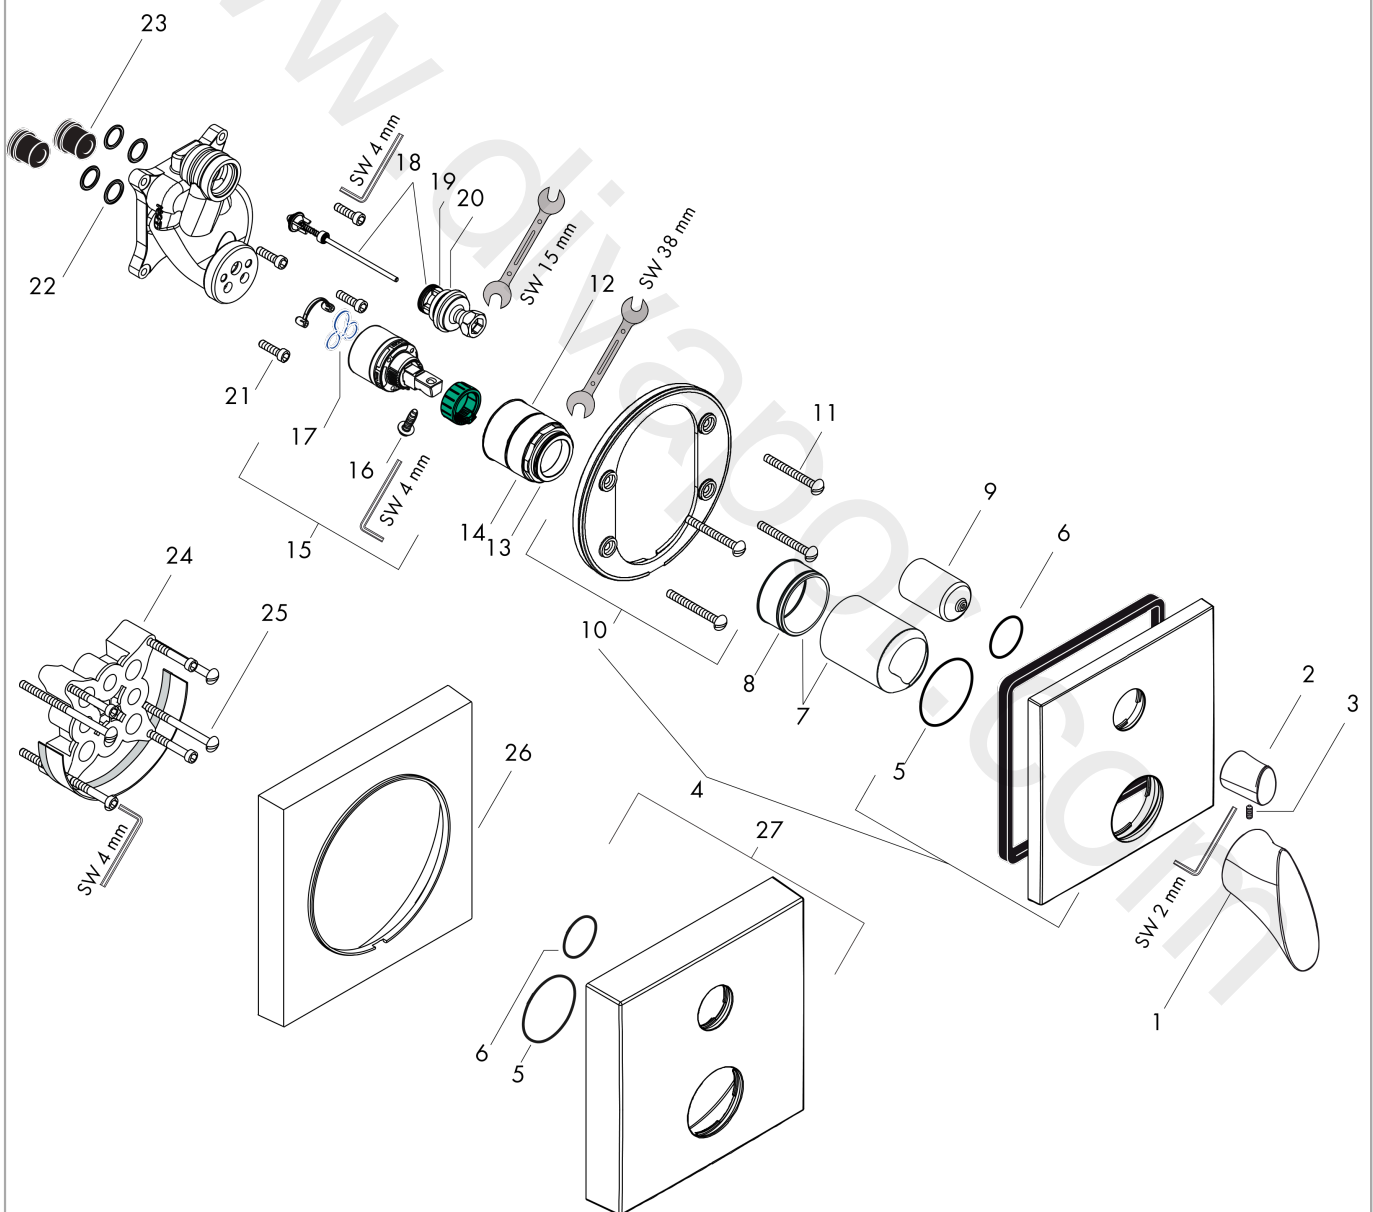

AXOR Starck Organic
Single lever bath mixer for concealed installation
 Finish: **Chrome** Article Number: **12415000**

product features

- 2 functions
- flow rate upper outlet: 20 l/min
- flow rate lower outlet: 29 l/min
- maximum flow rate at 3 bar: 29 l/min
- ceramic cartridge
- temperature limitation adjustable
- diverter with automatic resetting
- with silencer
- suitable for continuous flow water heaters
- connection type: basic set
- wall-mounted
- min. operating pressure: 1 bar
- max. operating pressure: 10 bar
- WRAS 1903005

Exploded Drawing

Year of production: >01/17

AXOR Starck Organic
Single lever bath mixer for concealed installation
 Finish: **Chrome** Article Number: **12415000**

Spare part list

Year of production: >01/17

Pos.		Article Number	Price	PU
1	handle	98311000	£ 137,00	1
2	diverter knob cpl.	98310000	£ 64,00	1
3	hollow set screw M4x10	97667000	£ 3,30	1
4	escutcheon	98309000	£ 173,00	1
5	O-Ring 48x3	95508000	£ 3,30	1
6	O-ring 29x3	98371000	£ 6,10	1
7	flange	98684000	£ 43,00	1
8	O-ring 43x1,5	98148000	£ 3,30	1
9	sleeve	98308000	£ 64,00	1
10	holder for escutcheon	98793000	£ 43,00	1
11	set of fixing screws	96454000	£ 9,00	1
12	nut	98796000	£ 43,00	1
13	O-ring 30x1,5	98433000	£ 3,30	1
14	O-ring 39x1,5	98400000	£ 3,30	1
15	cartridge, assy	92730000	£ 35,00	1
16	locking screw for handle	95140000	£ 6,10	1
17	seal	95008000	£ 9,00	1
18	selector assy	95014000	£ 64,00	1
19	O-ring 17x2	98199000	£ 3,30	1
20	O-ring 20x2,5	92602000	£ 6,10	1
21	set of screws	96525000	£ 9,00	1
22	O-ring 16x2	98133000	£ 3,30	1
23	noise reduction	94073000	£ 25,00	1
24	extension 25 mm	13595000	£ 75,00	1
25	set of fixing screws	97747000	£ 3,30	1
26	extension 22 mm	97407000	£ 72,00	1
27	escutcheon height = 33 mm (when wall is not deep enough).	14968000	£ 92,00	1
a	concealed item	01800180	£ 163,00	1
b	adapter for exchanged connections	93181000	£ 275,00	1
c	fixation set	96615000	£ 59,00	1