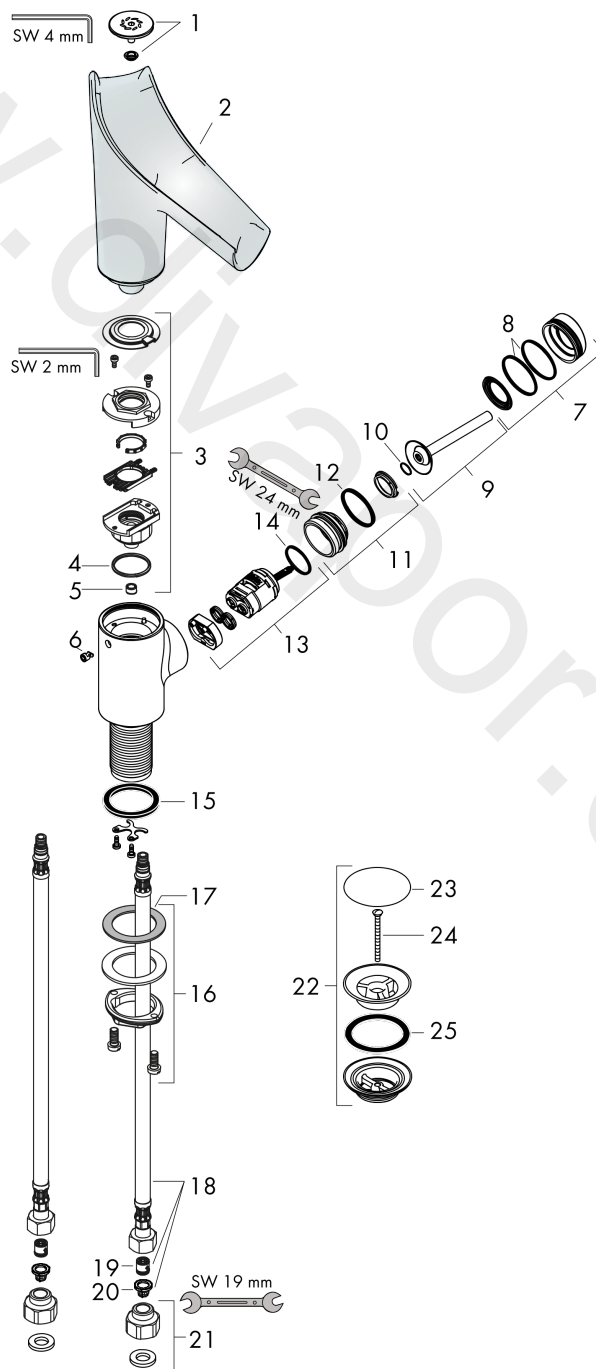

AXOR Starck V
Single lever basin mixer 140 with glass spout and waste set 2 ticks
Finish: **Chrome** Article Number: **12152009**

Exploded Drawing

Year of production: >04/20

AXOR Starck V
Single lever basin mixer 140 with glass spout and waste set 2 ticks
Finish: **Chrome** Article Number: **12152009**

Spare part list

Year of production: >04/20

Pos.		Article Number	Price	PU
1	spray head cpl.	92486000	£ 137,00	1
2	spout cpl.	92487000	£ 585,00	1
3	service unit	92488000	£ 173,00	1
4	O-ring 26x2	98147000	£ 3,30	1
5	flow limiter (4 l/min)	92560000	-	1
6	pushbutton	92492000	£ 43,00	1
7	escutcheon	92489000	£ 137,00	1
8	O-ring 35x1,5	92114000	£ 6,10	1
9	handle	92490000	£ 110,00	1
10	O-ring 9x2	98119000	£ 3,30	1
11	nut	95667000	£ 25,00	1
12	O-ring 30x1,5	98433000	£ 3,30	1
13	cartridge, assy	92930000	£ 64,00	1
14	O-ring 21,95x1,78	95169000	£ 3,30	1
15	flat seal	98749000	£ 6,10	1
16	fixing set (Ø 32)	13961000	£ 25,00	1
17	lever collar	97548000	£ 3,30	1
18	connection hose 450 mm M8x0,75 G3/8	98809000	£ 51,00	1
19	non return valve DW 10	96456000	£ 9,00	1
20	filter packing	95291000	£ 13,30	1
21	set of adapters	93395000	£ 25,00	1
22	pop up waste	51301000	£ 87,00	1
23	cover	97141000	£ 20,50	1
24	screw	98000000	£ 6,10	1
25	form ring	96361000	£ 9,00	1
a	fixation extension 35 mm	13898000	£ 79,00	1