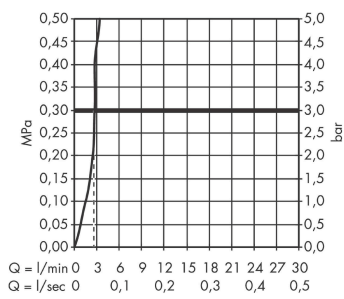

## product features

- consists of: single lever basin mixer, waste set
- ComfortZone 140
- projection: 125 mm
- spout height: 141 mm
- handle variant: pin handle
- swivel range adjustable in 2 steps to 120° or 145°
- spray type: laminar spray
- EasyClick connection between body and spout with SafetyStop-function
- Spout is dishwasher safe
- material spout: crystal glass
- maximum flow rate at 3 bar: 2,8 l/min
- ceramic cartridge
- non-closing waste set
- connection type: G ½ connections
- connection dimension: DN15
- handle can be positioned on the right or left
- handle position on the side: bottom-side at the base body (not suitable for wash bowls)

## Technology

**AXOR Starck V**  
**Single lever basin mixer 140 with glass spout and waste set 2 ticks**  
 Finish: **Chrome** Article Number: **12152009**

Product image

Scale drawing

Flowchart

**AXOR Starck V**  
**Single lever basin mixer 140 with glass spout and waste set 2 ticks**  
 Finish: **Chrome** Article Number: **12152009**