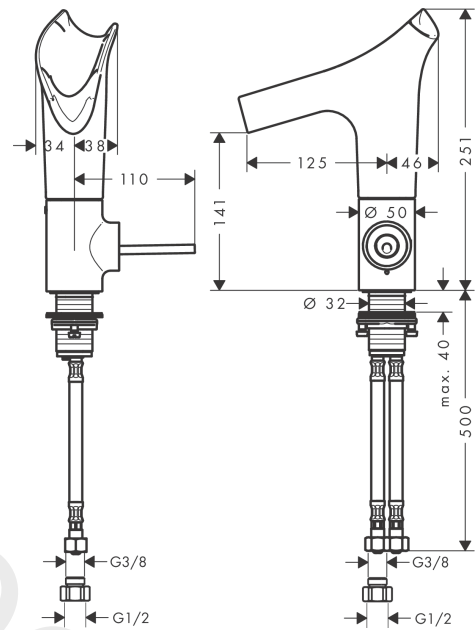

Scale drawing