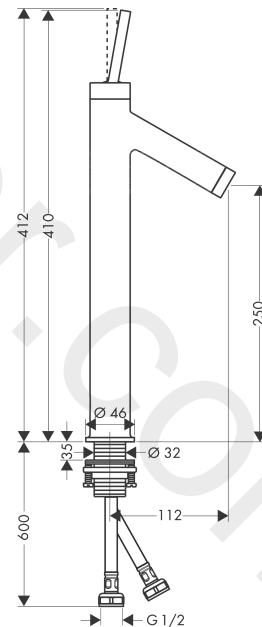

AXOR Starck
Single lever basin mixer 250 with pin handle for wash bowls with waste set 3 ticks
 Finish: **Chrome** Article Number: **12149009**

product features

- consists of: single lever basin mixer, waste set
- ComfortZone 250
- projection: 112 mm
- spout height: 250 mm
- handle variant: pin handle
- maximum flow rate at 3 bar: 3,8 l/min
- ceramic cartridge
- non-closing waste set
- connection type: G 1/2 connections
- connection dimension: DN15

Technology

Product image

Scale drawing

AXOR Starck
Single lever basin mixer 250 with pin handle for wash bowls with waste set 3 ticks
Finish: **Chrome** Article Number: **12149009**

Flowchart

AXOR Starck
Single lever basin mixer 250 with pin handle for wash bowls with waste set 3 ticks
Finish: **Chrome** Article Number: **12149009**

Exploded Drawing

Year of production: >04/20

AXOR Starck
Single lever basin mixer 250 with pin handle for wash bowls with waste set 3 ticks
 Finish: **Chrome** Article Number: **12149009**

Spare part list

Year of production: >04/20

Pos.		Article Number	Price	PU
1	flange	97155000	£ 43,00	1
2	handle	10092000	£ 79,00	1
3	hollow set screw M4x6	97767000	£ 3,30	1
4	nut	97157000	£ 20,50	1
5	O-Ring 30x2	98186000	£ 3,30	1
6	cartridge, assy	92930000	£ 64,00	1
7	O-ring 21,95x1,78	95169000	£ 3,30	1
8	adapter for cartridge	95289000	£ 25,00	1
9	O-ring 26x2	98147000	£ 3,30	1
10	spray former	93775000	£ 43,00	1
11	O-ring 34x4	98155000	£ 3,30	1
12	fixing set (Ø 32)	13961000	£ 25,00	1
13	lever collar	97548000	£ 3,30	1
14	connection hose 900 mm M8x0,75 G½	97489000	£ 35,00	1
15	O-ring 7x1,5	98422000	£ 3,30	1
a	pop up waste	51301000	£ 87,00	1
b	service tool for disassembling the handle	92124000	£ 137,00	1
c	fixation extension 35 mm	13898000	£ 79,00	1