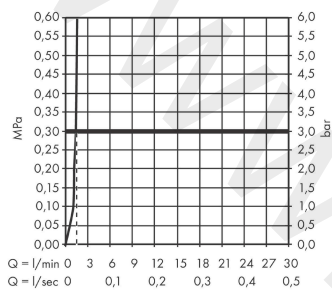

AXOR Starck
Single lever basin mixer 250 with pin handle for wash bowls with waste set 3 ticks
 Finish: **Chrome** Article Number: **12149009**

product features

- consists of: single lever basin mixer, waste set
- ComfortZone 250
- projection: 112 mm
- spout height: 250 mm
- handle variant: pin handle
- maximum flow rate at 3 bar: 3,8 l/min
- ceramic cartridge
- non-closing waste set
- connection type: G 1/2 connections
- connection dimension: DN15

Technology

Product image

Scale drawing

AXOR Starck
Single lever basin mixer 250 with pin handle for wash bowls with waste set 3 ticks
Finish: **Chrome** Article Number: **12149009**

Flowchart

AXOR Starck
Single lever basin mixer 250 with pin handle for wash bowls with waste set 3 ticks
Finish: **Chrome** Article Number: **12149009**