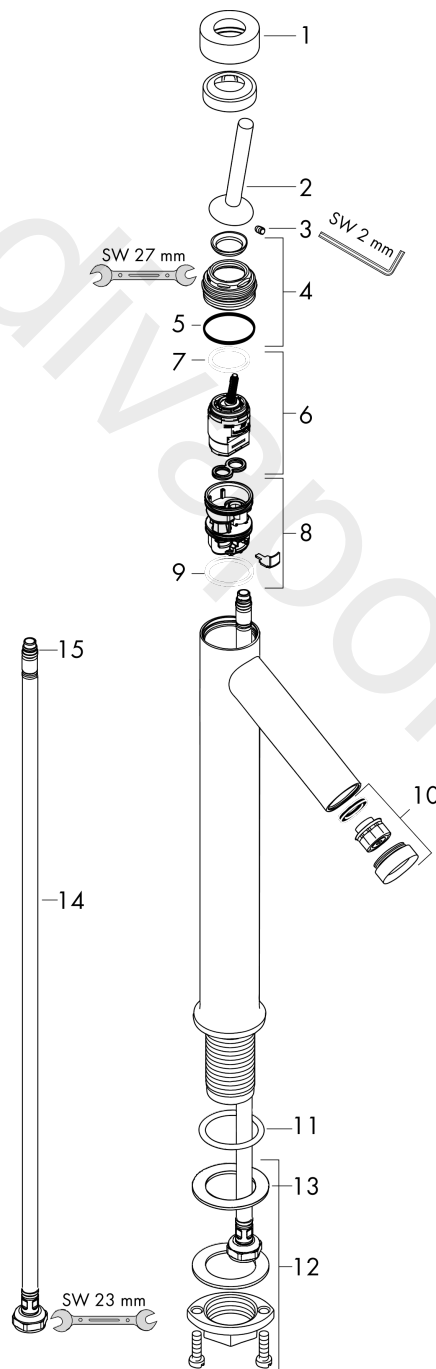

AXOR Starck
Single lever basin mixer 250 with pin handle for wash bowls with waste set 3 ticks
 Finish: **Chrome** Article Number: **12149009**

product features

- consists of: single lever basin mixer, waste set
- ComfortZone 250
- projection: 112 mm
- spout height: 250 mm
- handle variant: pin handle
- maximum flow rate at 3 bar: 3,8 l/min
- ceramic cartridge
- non-closing waste set
- connection type: G 1/2 connections
- connection dimension: DN15

Technology

Product image

Scale drawing

AXOR Starck
Single lever basin mixer 250 with pin handle for wash bowls with waste set 3 ticks
Finish: **Chrome** Article Number: **12149009**

Flowchart

AXOR Starck
Single lever basin mixer 250 with pin handle for wash bowls with waste set 3 ticks
Finish: **Chrome** Article Number: **12149009**

Exploded Drawing

Year of production: >04/20

AXOR Starck
Single lever basin mixer 250 with pin handle for wash bowls with waste set 3 ticks
 Finish: **Chrome** Article Number: **12149009**

Spare part list

Year of production: >04/20

Pos.		Article Number	Price	PU
1	flange	97155000	£ 43,00	1
2	handle	10092000	£ 79,00	1
3	hollow set screw M4x6	97767000	£ 3,30	1
4	nut	97157000	£ 20,50	1
5	O-Ring 30x2	98186000	£ 3,30	1
6	cartridge, assy	92930000	£ 64,00	1
7	O-ring 21,95x1,78	95169000	£ 3,30	1
8	adapter for cartridge	95289000	£ 25,00	1
9	O-ring 26x2	98147000	£ 3,30	1
10	spray former	93775000	£ 43,00	1
11	O-ring 34x4	98155000	£ 3,30	1
12	fixing set (Ø 32)	13961000	£ 25,00	1
13	lever collar	97548000	£ 3,30	1
14	connection hose 900 mm M8x0,75 G½	97489000	£ 35,00	1
15	O-ring 7x1,5	98422000	£ 3,30	1
a	pop up waste	51301000	£ 87,00	1
b	service tool for disassembling the handle	92124000	£ 137,00	1
c	fixation extension 35 mm	13898000	£ 79,00	1