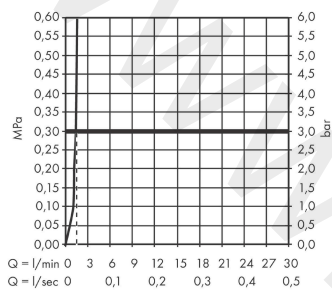

AXOR Starck
Single lever basin mixer 250 with pin handle for wash bowls with waste set 2 ticks
 Finish: **Chrome** Article Number: **12148009**

product features

- consists of: single lever basin mixer, waste set
- ComfortZone 250
- projection: 112 mm
- spout height: 250 mm
- handle variant: pin handle
- spray type: normal spray
- maximum flow rate at 3 bar: 1,9 l/min
- ceramic cartridge
- non-closing waste set
- connection type: G ½ connections
- connection dimension: DN15

Technology

Product image

Scale drawing

AXOR Starck
Single lever basin mixer 250 with pin handle for wash bowls with waste set 2 ticks
Finish: **Chrome** Article Number: **12148009**

Flowchart

AXOR Starck
Single lever basin mixer 250 with pin handle for wash bowls with waste set 2 ticks
Finish: **Chrome** Article Number: **12148009**