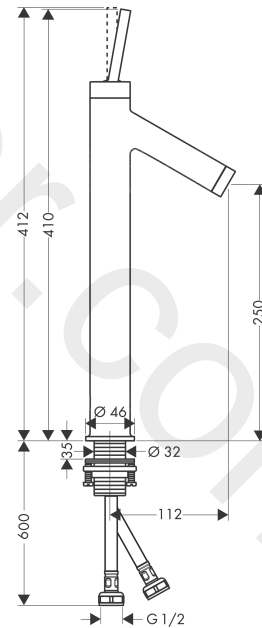

AXOR Starck
Single lever basin mixer 250 with pin handle for wash bowls with waste set 2 ticks
 Finish: **Chrome** Article Number: **12148009**

product features

- consists of: single lever basin mixer, waste set
- ComfortZone 250
- projection: 112 mm
- spout height: 250 mm
- handle variant: pin handle
- spray type: normal spray
- maximum flow rate at 3 bar: 1,9 l/min
- ceramic cartridge
- non-closing waste set
- connection type: G ½ connections
- connection dimension: DN15

Technology

Product image

Scale drawing

AXOR Starck
Single lever basin mixer 250 with pin handle for wash bowls with waste set 2 ticks
Finish: **Chrome** Article Number: **12148009**

Flowchart

AXOR Starck
Single lever basin mixer 250 with pin handle for wash bowls with waste set 2 ticks
Finish: **Chrome** Article Number: **12148009**

Exploded Drawing

Year of production: >04/20

AXOR Starck
Single lever basin mixer 250 with pin handle for wash bowls with waste set 2 ticks
 Finish: **Chrome** Article Number: **12148009**

Spare part list

Year of production: >04/20

Pos.		Article Number	Price	PU
1	flange	97155000	£ 43,00	1
2	handle	10092000	£ 79,00	1
3	hollow set screw M4x6	97767000	£ 3,30	1
4	nut	97157000	£ 20,50	1
5	O-Ring 30x2	98186000	£ 3,30	1
6	cartridge, assy	92930000	£ 64,00	1
7	O-ring 21,95x1,78	95169000	£ 3,30	1
8	adapter for cartridge	95289000	£ 25,00	1
9	O-ring 26x2	98147000	£ 3,30	1
10	aerator M24x1 (3,5 l/min)	92717000	£ 43,00	1
11	O-ring 34x4	98155000	£ 3,30	1
12	fixing set (Ø 32)	13961000	£ 25,00	1
13	lever collar	97548000	£ 3,30	1
14	connection hose 900 mm M8x0,75 G½	97489000	£ 35,00	1
15	O-ring 7x1,5	98422000	£ 3,30	1
a	pop up waste	51301000	£ 87,00	1
b	fixation extension 35 mm	13898000	£ 79,00	1