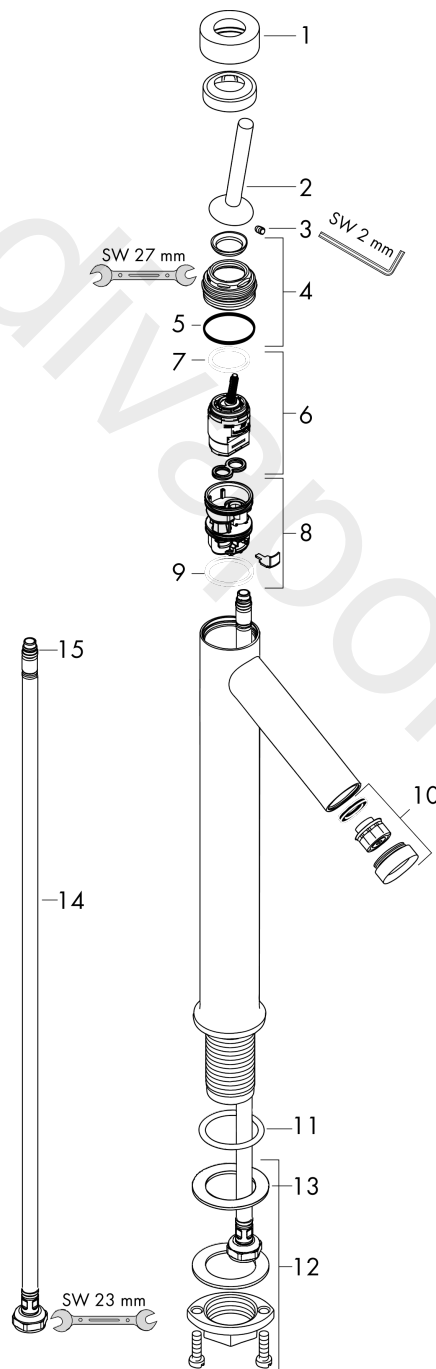

AXOR Starck
Single lever basin mixer 250 with pin handle for wash bowls with waste set 2 ticks
 Finish: **Chrome** Article Number: **12148009**

product features

- consists of: single lever basin mixer, waste set
- ComfortZone 250
- projection: 112 mm
- spout height: 250 mm
- handle variant: pin handle
- spray type: normal spray
- maximum flow rate at 3 bar: 1,9 l/min
- ceramic cartridge
- non-closing waste set
- connection type: G ½ connections
- connection dimension: DN15

Technology

Product image

Scale drawing

AXOR Starck
Single lever basin mixer 250 with pin handle for wash bowls with waste set 2 ticks
Finish: **Chrome** Article Number: **12148009**

Flowchart

AXOR Starck
Single lever basin mixer 250 with pin handle for wash bowls with waste set 2 ticks
Finish: **Chrome** Article Number: **12148009**

Exploded Drawing

Year of production: >04/20

AXOR Starck
Single lever basin mixer 250 with pin handle for wash bowls with waste set 2 ticks
 Finish: **Chrome** Article Number: **12148009**

Spare part list

Year of production: >04/20

Pos.		Article Number	Price	PU
1	flange	97155000	£ 43,00	1
2	handle	10092000	£ 79,00	1
3	hollow set screw M4x6	97767000	£ 3,30	1
4	nut	97157000	£ 20,50	1
5	O-Ring 30x2	98186000	£ 3,30	1
6	cartridge, assy	92930000	£ 64,00	1
7	O-ring 21,95x1,78	95169000	£ 3,30	1
8	adapter for cartridge	95289000	£ 25,00	1
9	O-ring 26x2	98147000	£ 3,30	1
10	aerator M24x1 (3,5 l/min)	92717000	£ 43,00	1
11	O-ring 34x4	98155000	£ 3,30	1
12	fixing set (Ø 32)	13961000	£ 25,00	1
13	lever collar	97548000	£ 3,30	1
14	connection hose 900 mm M8x0,75 G½	97489000	£ 35,00	1
15	O-ring 7x1,5	98422000	£ 3,30	1
a	pop up waste	51301000	£ 87,00	1
b	fixation extension 35 mm	13898000	£ 79,00	1