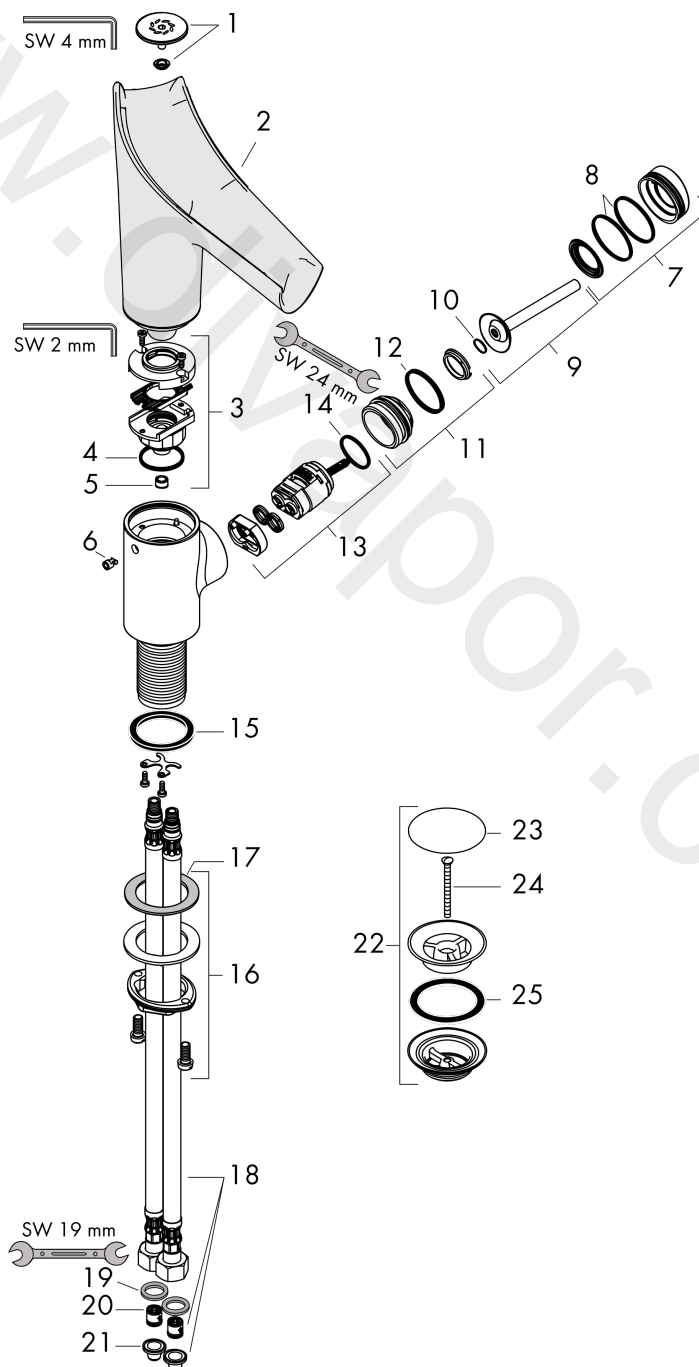

**AXOR Starck V**  
**Single lever basin mixer 140 with glass spout and waste set - bevel cut**  
 Surfaces: Article Number: **12123990**

## AXOR Starck V

Single lever basin mixer 140 with glass spout and waste set - bevel cut

Surfaces: Article Number: **12123990**