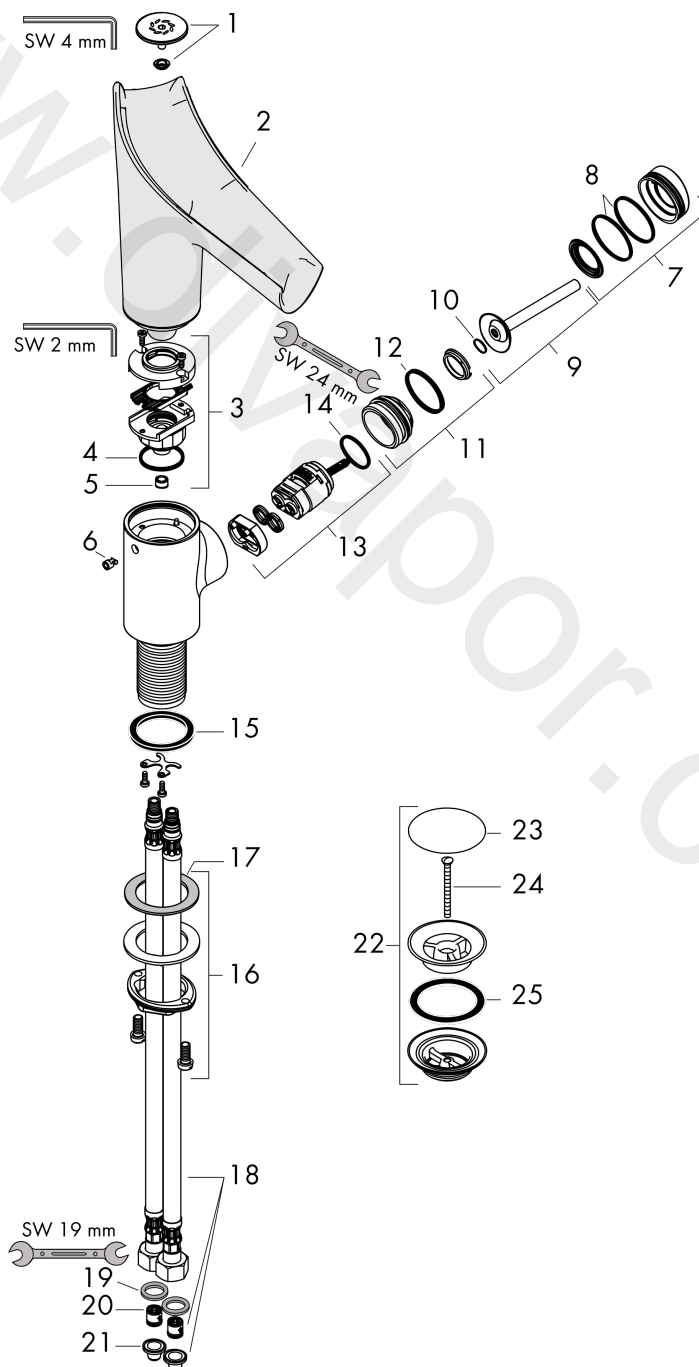

AXOR Starck V
Single lever basin mixer 140 with glass spout and waste set - diamond cut
Surfaces: Article Number: **12122990**

Exploded Drawing

Year of production: **09/15 - 06/16**

AXOR Starck V
Single lever basin mixer 140 with glass spout and waste set - diamond cut
Surfaces: Article Number: **12122990**

Spare part list

Year of production: **09/15 - 06/16**

Pos.		Article Number	Price	PU
1	spray head cpl.	92486990	£ 173,00	1
2	spout cpl.	92766000	£ 1.190,00	1
3	service unit	92488000	£ 173,00	1
4	O-ring 26x2	98147000	£ 3,30	1
5	flow limiter (4 l/min)	92491000	£ 13,30	1
6	pushbutton	92492990	£ 64,00	1
7	escutcheon	92489990	£ 173,00	1
8	O-ring 35x1,5	92114000	£ 6,10	1
9	handle	92490990	£ 173,00	1
10	O-ring 9x2	98119000	£ 3,30	1
11	nut	95667000	£ 25,00	1
12	O-ring 30x1,5	98433000	£ 3,30	1
13	cartridge, assy	96339000	£ 79,00	1
14	O-ring 21,95x1,78	95169000	£ 3,30	1
15	flat seal	98749000	£ 6,10	1
16	fixing set (Ø 32)	13961000	£ 25,00	1
17	lever collar	97548000	£ 3,30	1
18	connection hose 450 mm M8x0,75 G3/8	98809000	£ 51,00	1
19	sealing set	95581000	£ 6,10	1
20	non return valve DW 10	96456000	£ 9,00	1
21	filter packing	95291000	£ 13,30	1
22	waste	50001990	£ 106,56	1
23	cover	97141000	£ 20,50	1
24	screw	98000000	£ 6,10	1
25	form ring	96361000	£ 9,00	1
a	fixation extension 35 mm	13898000	£ 79,00	1