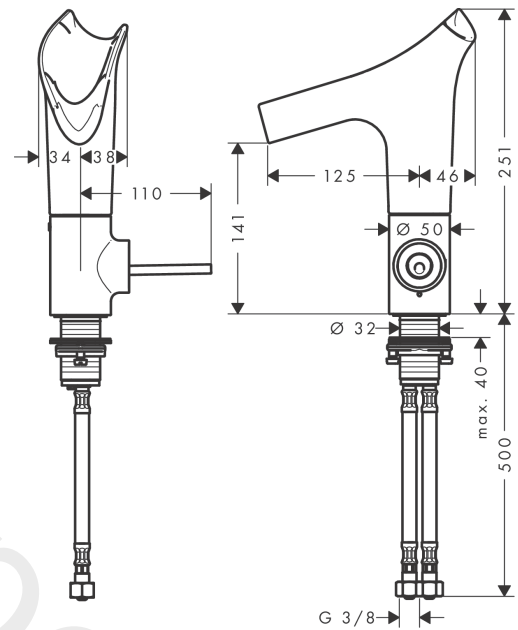

### product features

- consists of: single lever basin mixer, waste set
- ComfortZone 140
- projection: 125 mm
- spout height: 141 mm
- handle variant: pin handle
- swivel range adjustable in 3 steps 95°, 120° or 360°
- spray type: laminar spray
- EasyClick connection between body and spout with SafetyStop-function
- Spout is dishwasher safe
- material spout: crystal glass
- maximum flow rate at 3 bar: 4 l/min
- ceramic cartridge
- non-closing waste set
- connection type: G 3/8 connections
- connection dimension: DN15
- handle can be positioned on the right or left
- handle position on the side: bottom-side at the base body (not suitable for wash bowls)

### Technology

**AXOR Starck V**  
**Single lever basin mixer 140 with glass spout and waste set - diamond cut**  
 Finish: **Polished Gold Optic** Article Number: **12122990**

## Scale drawing

## Spare part list

Year of production: >07/16

Pos.		Article Number	Price	PU
1	spray head cpl.	92486990	£ 173,00	1
2	spout cpl.	92766000	£ 1.190,00	1
3	service unit	92488000	£ 173,00	1
4	O-ring 26x2	98147000	£ 3,30	1
5	flow limiter (4 l/min)	92491000	£ 13,30	1
6	pushbutton	92492990	£ 64,00	1
7	escutcheon	92489990	£ 173,00	1
8	O-ring 35x1,5	92114000	£ 6,10	1
9	handle	92490990	£ 173,00	1
10	O-ring 9x2	98119000	£ 3,30	1
11	nut	95667000	£ 25,00	1
12	O-ring 30x1,5	98433000	£ 3,30	1
13	cartridge, assy	96339000	£ 79,00	1
14	O-ring 21,95x1,78	95169000	£ 3,30	1
15	flat seal	98749000	£ 6,10	1
16	fixing set (Ø 32)	13961000	£ 25,00	1
17	lever collar	97548000	£ 3,30	1
18	connection hose 450 mm M8x0,75 G3/8	98809000	£ 51,00	1
19	sealing set	95581000	£ 6,10	1
20	non return valve DW 10	96456000	£ 9,00	1
21	filter packing	95291000	£ 13,30	1
22	waste	50001990	£ 106,56	1
23	cover	97141000	£ 20,50	1
24	screw	98000000	£ 6,10	1
25	form ring	96361000	£ 9,00	1
a	fixation extension 35 mm	13898000	£ 79,00	1
b	Grease	90920000	£ 16,10	1