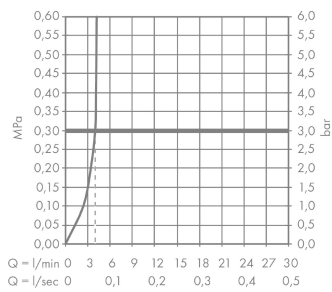

AXOR Starck V
Single lever basin mixer 140 with glass spout and waste set - diamond cut
Finish: **Polished Gold Optic** Article Number: **12122990**

Product image

Scale drawing

Flowchart