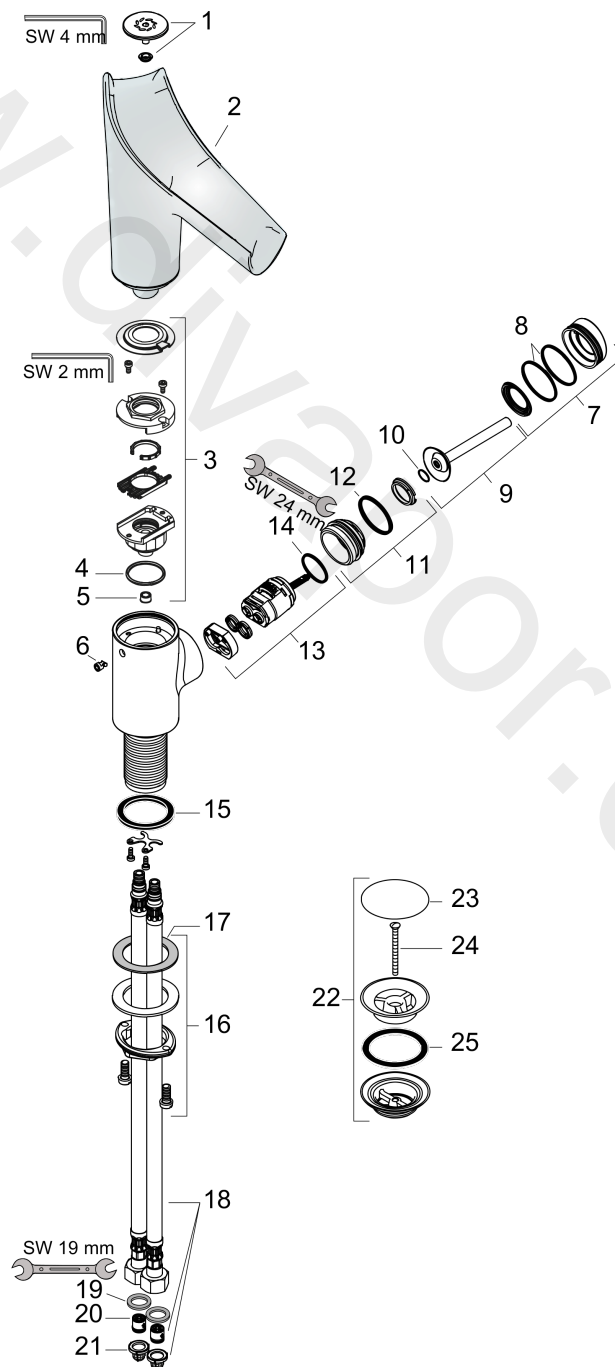

### product features

- consists of: single lever basin mixer, waste set
- ComfortZone 140
- projection: 125 mm
- spout height: 141 mm
- handle variant: pin handle
- swivel range adjustable in 3 steps 95°, 120° or 360°
- spray type: laminar spray
- EasyClick connection between body and spout with SafetyStop-function
- Spout is dishwasher safe
- material spout: crystal glass
- maximum flow rate at 3 bar: 4 l/min
- ceramic cartridge
- non-closing waste set
- connection type: G 3/8 connections
- connection dimension: DN15
- handle can be positioned on the right or left
- handle position on the side: bottom-side at the base body (not suitable for wash bowls)

## Scale drawing

## Exploded Drawing

Year of production: >07/16

**AXOR Starck V**  
**Single lever basin mixer 140 with glass spout and waste set - diamond cut**  
 Finish: **Polished Gold Optic** Article Number: **12122990**

## Spare part list

Year of production: >07/16

Pos.		Article Number	Price	PU
1	spray head cpl.	92486990	£ 173,00	1
2	spout cpl.	92766000	£ 1.190,00	1
3	service unit	92488000	£ 173,00	1
4	O-ring 26x2	98147000	£ 3,30	1
5	flow limiter (4 l/min)	92491000	£ 13,30	1
6	pushbutton	92492990	£ 64,00	1
7	escutcheon	92489990	£ 173,00	1
8	O-ring 35x1,5	92114000	£ 6,10	1
9	handle	92490990	£ 173,00	1
10	O-ring 9x2	98119000	£ 3,30	1
11	nut	95667000	£ 25,00	1
12	O-ring 30x1,5	98433000	£ 3,30	1
13	cartridge, assy	96339000	£ 79,00	1
14	O-ring 21,95x1,78	95169000	£ 3,30	1
15	flat seal	98749000	£ 6,10	1
16	fixing set (Ø 32)	13961000	£ 25,00	1
17	lever collar	97548000	£ 3,30	1
18	connection hose 450 mm M8x0,75 G3/8	98809000	£ 51,00	1
19	sealing set	95581000	£ 6,10	1
20	non return valve DW 10	96456000	£ 9,00	1
21	filter packing	95291000	£ 13,30	1
22	waste	50001990	£ 106,56	1
23	cover	97141000	£ 20,50	1
24	screw	98000000	£ 6,10	1
25	form ring	96361000	£ 9,00	1
a	fixation extension 35 mm	13898000	£ 79,00	1
b	Grease	90920000	£ 16,10	1