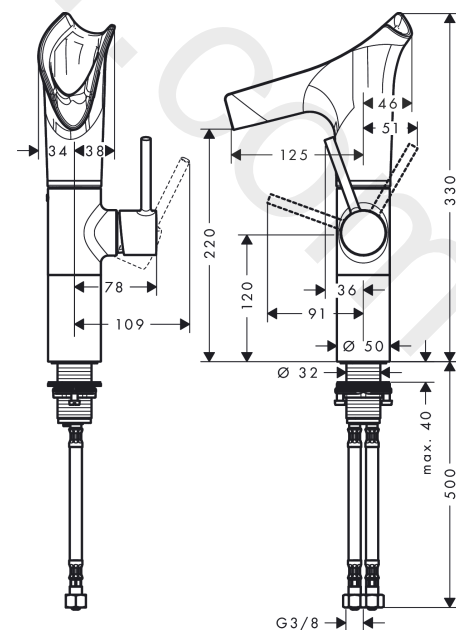

Scale drawing