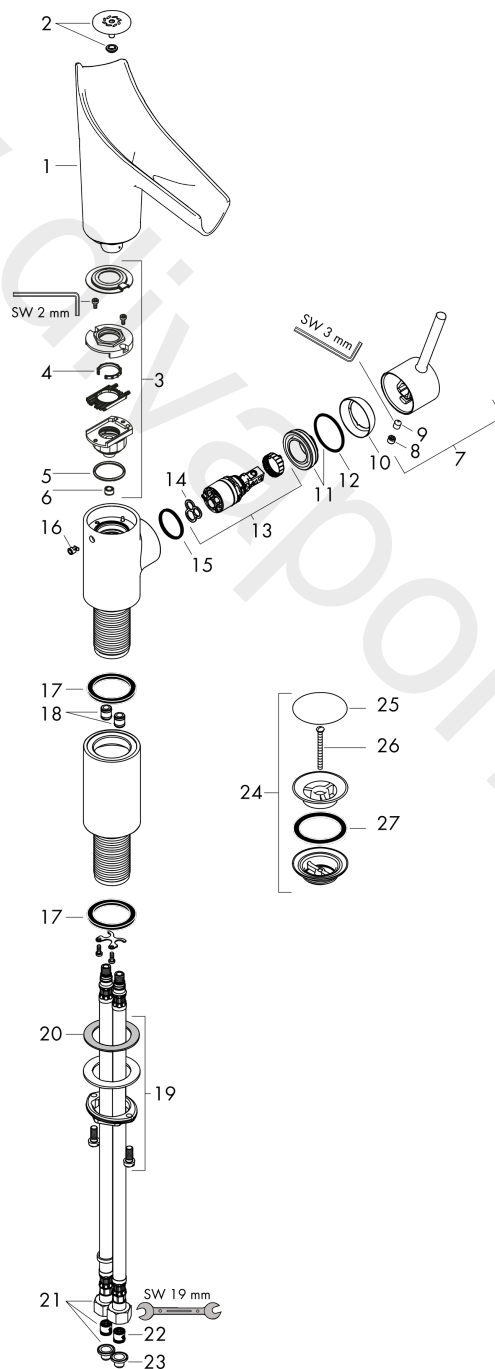

AXOR Starck V
Single lever basin mixer 220 with glass spout and lever handle for wash bowls with waste set
Finish: **Chrome** Article Number: **12117000**

Exploded Drawing

Year of production: >07/16

AXOR Starck V

Single lever basin mixer 220 with glass spout and lever handle for wash bowls with waste set

Finish: **Chrome** Article Number: **12117000**

Spare part list

Year of production: >07/16

Pos.		Article Number	Price	PU
1	spout cpl.	92487000	£ 585,00	1
2	spray head cpl.	92486000	£ 137,00	1
3	service unit	92488000	£ 173,00	1
4	set of lever collars	98365000	£ 9,00	1
5	O-ring 26x2	98147000	£ 3,30	1
6	flow limiter (4 l/min)	92491000	£ 13,30	1
7	handle	10093000	£ 79,00	1
8	hollow set screw M6x8	98444000	£ 3,30	1
9	screw cover	95704000	£ 3,30	1
10	flange	96763000	£ 9,00	1
11	nut	92761000	£ 35,00	1
12	O-ring 29x2	98391000	£ 3,30	1
13	cartridge, assy	97685000	£ 64,00	1
14	seal	98865000	£ 35,00	1
15	O-ring 25x2	98389000	£ 3,30	1
16	pushbutton	92492000	£ 43,00	1
17	flat seal	98749000	£ 6,10	1
18	O-ring 7x1,5	98422000	£ 3,30	1
19	fixing set (Ø 32)	13961000	£ 25,00	1
20	lever collar	97548000	£ 3,30	1
21	connection hose 450 mm M8x0,75 G3/8	98809000	£ 51,00	1
22	non return valve DW 10	96456000	£ 9,00	1
23	filter packing	95291000	£ 13,30	1
24	waste	50001000	£ 71,00	1
25	cover	97141000	£ 20,50	1
26	screw	98000000	£ 6,10	1
27	form ring	96361000	£ 9,00	1
a	fixation extension 35 mm	13898000	£ 79,00	1
b	Grease	90920000	£ 16,10	1