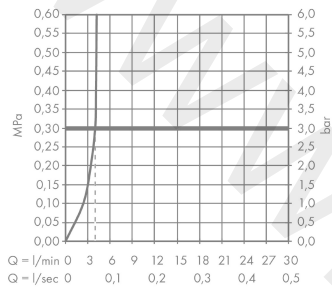

AXOR Starck V

Single lever basin mixer 220 with glass spout and lever handle for wash bowls with waste set

Finish: **Chrome** Article Number: **12117000**

product features

- consists of: single lever basin mixer, waste set
- ComfortZone 220
- projection: 125 mm
- handle variant: lever handle
- swivel range adjustable in 3 steps 95°, 120° or 360°
- spray type: laminar spray
- EasyClick connection between body and spout with SafetyStop-function
- Spout is dishwasher safe
- material spout: crystal glass
- maximum flow rate at 3 bar: 4 l/min
- M1 ceramic cartridge with Boltic handle lock
- non-closing waste set
- connection type: G 3/8 connections
- connection dimension: DN15
- handle can be positioned on the right or left
- not recommended for the public and semi-public area

Technology

Product image

Scale drawing

AXOR Starck V

Single lever basin mixer 220 with glass spout and lever handle for wash bowls with waste set

Finish: **Chrome** Article Number: **12117000**

Flowchart

AXOR Starck V
Single lever basin mixer 220 with glass spout and lever handle for wash bowls with waste set
 Finish: **Chrome** Article Number: **12117000**