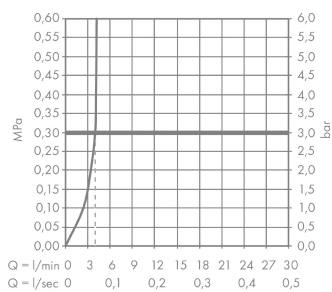

AXOR Starck V
Single lever basin mixer 220 with glass spout for wash bowls with waste set
 Finish: **Chrome** Article Number: **12114000**

product features

- consists of: single lever basin mixer, waste set
- ComfortZone 220
- projection: 125 mm
- spout height: 220 mm
- handle variant: pin handle
- swivel range adjustable in 3 steps 95°, 120° or 360°
- spray type: laminar spray
- EasyClick connection between body and spout with SafetyStop-function
- Spout is dishwasher safe
- material spout: crystal glass
- maximum flow rate at 3 bar: 4 l/min
- ceramic cartridge
- non-closing waste set
- connection type: G ¾ connections
- connection dimension: DN15
- handle can be positioned on the right or left
- not recommended for the public and semi-public area
- EU taxonomy: max. 6 l/min - Substantial Contribution (SC)

Article Details

Price excl. VAT 1.525,00 £

Technology

AXOR Starck V
Single lever basin mixer 220 with glass spout for wash bowls with waste set
 Finish: **Chrome** Article Number: **12114000**

Product image

Scale drawing

Flowchart

AXOR Starck V
Single lever basin mixer 220 with glass spout for wash bowls with waste set
 Finish: **Chrome** Article Number: **12114000**

Exploded Drawing

Year of production: >07/16