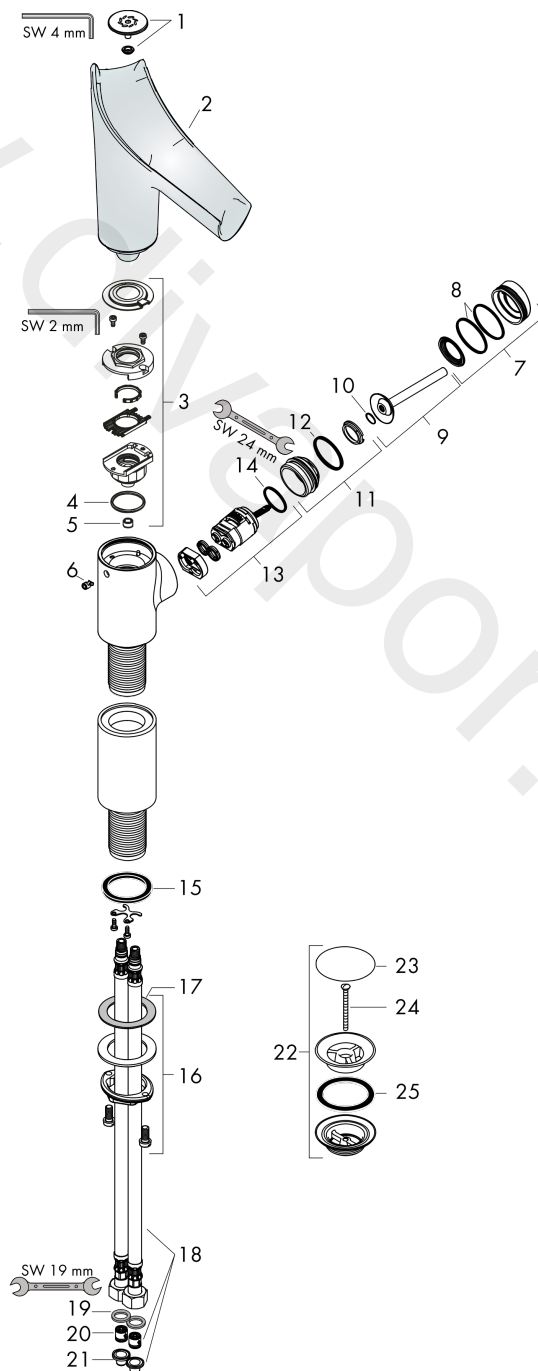

Scale drawing

Flowchart

AXOR Starck V
Single lever basin mixer 220 with glass spout for wash bowls with waste set
 Finish: **Chrome** Article Number: **12114000**

Exploded Drawing

Year of production: >07/16

AXOR Starck V
Single lever basin mixer 220 with glass spout for wash bowls with waste set
 Finish: **Chrome** Article Number: **12114000**

Spare part list

Year of production: >07/16

Pos.		Article Number	Price	PU
1	spray head cpl.	92486000	£ 137,00	1
2	spout cpl.	92487000	£ 585,00	1
3	service unit	92488000	£ 173,00	1
4	O-ring 26x2	98147000	£ 3,30	1
5	flow limiter (4 l/min)	92491000	£ 13,30	1
6	pushbutton	92492000	£ 43,00	1
7	escutcheon	92489000	£ 137,00	1
8	O-ring 35x1,5	92114000	£ 6,10	1
9	handle	92490000	£ 110,00	1
10	O-ring 9x2	98119000	£ 3,30	1
11	nut	95667000	£ 25,00	1
12	O-Ring 30x2	98186000	£ 3,30	1
13	cartridge, assy	96339000	£ 79,00	1
14	O-ring 21,95x1,78	95169000	£ 3,30	1
15	flat seal	98749000	£ 6,10	1
16	fixing set (Ø 32)	13961000	£ 25,00	1
17	lever collar	97548000	£ 3,30	1
18	connection hose 450 mm M8x0,75 G3/8	98809000	£ 51,00	1
19	sealing set	95581000	£ 6,10	1
20	non return valve DW 10	96456000	£ 9,00	1
21	filter packing	95291000	£ 13,30	1
22	waste	50001000	£ 71,00	1
23	cover	97141000	£ 20,50	1
24	screw	98000000	£ 6,10	1
25	form ring	96361000	£ 9,00	1
a	fixation extension 35 mm	13898000	£ 79,00	1
b	Grease	90920000	£ 16,10	1