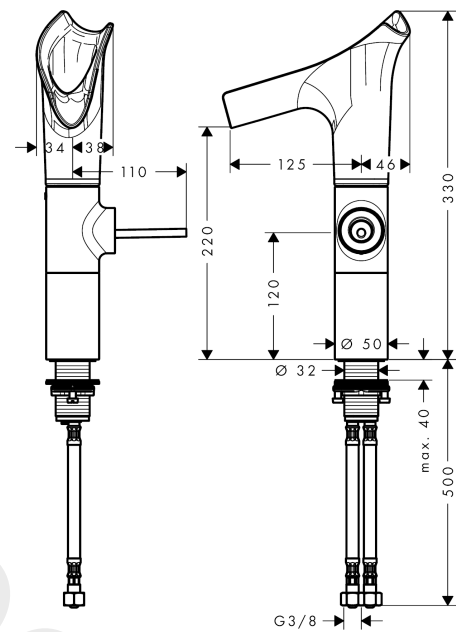

Scale drawing