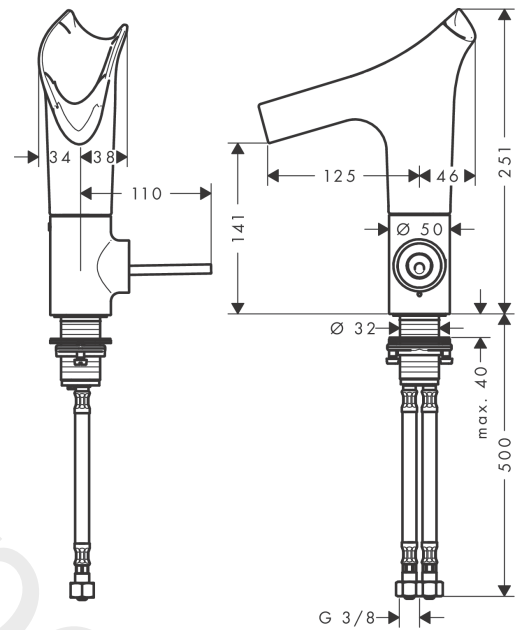

Scale drawing