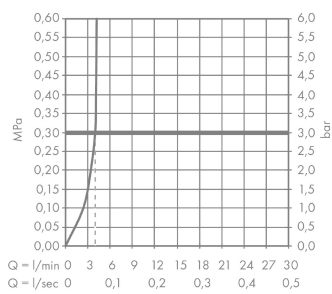

AXOR Starck V
Single lever basin mixer 140 with glass spout and waste set
Finish: **Polished Gold Optic** Article Number: **12112990**

Product image

Scale drawing

Flowchart