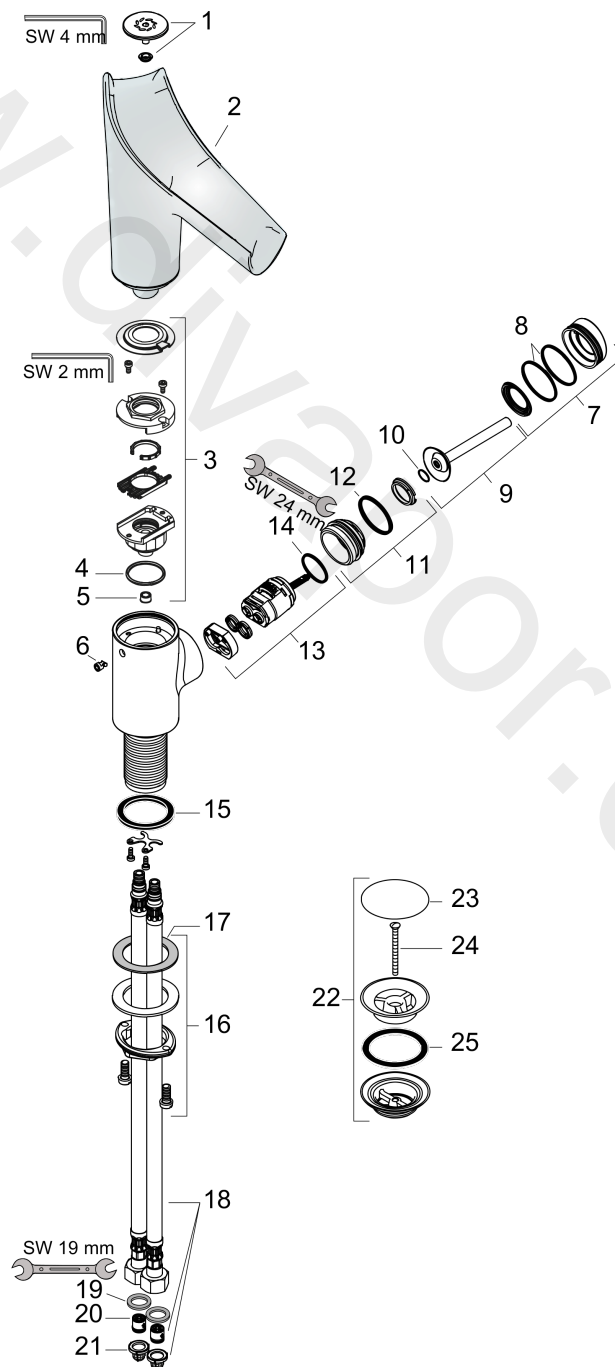

AXOR Starck V
Single lever basin mixer 140 with glass spout and waste set
Finish: **Polished Gold Optic**   Article Number: **12112990**

Exploded Drawing

Year of production: >11/16

AXOR Starck V
Single lever basin mixer 140 with glass spout and waste set
Finish: **Polished Gold Optic** Article Number: **12112990**

Spare part list

Year of production: >11/16

Pos.		Article Number	Price	PU
1	spray head cpl.	92486990	£ 173,00	1
2	spout cpl.	92487000	£ 585,00	1
3	service unit	92488000	£ 173,00	1
4	O-ring 26x2	98147000	£ 3,30	1
5	flow limiter (4 l/min)	92491000	£ 13,30	1
6	pushbutton	92492990	£ 64,00	1
7	escutcheon	92489990	£ 173,00	1
8	O-ring 35x1,5	92114000	£ 6,10	1
9	handle	92490990	£ 173,00	1
10	O-ring 9x2	98119000	£ 3,30	1
11	nut	95667000	£ 25,00	1
12	O-ring 30x1,5	98433000	£ 3,30	1
13	cartridge, assy	96339000	£ 79,00	1
14	O-ring 21,95x1,78	95169000	£ 3,30	1
15	flat seal	98749000	£ 6,10	1
16	fixing set (Ø 32)	13961000	£ 25,00	1
17	lever collar	97548000	£ 3,30	1
18	connection hose 450 mm M8x0,75 G3/8	98809000	£ 51,00	1
19	sealing set	95581000	£ 6,10	1
20	non return valve DW 10	96456000	£ 9,00	1
21	filter packing	95291000	£ 13,30	1
22	waste	50001990	£ 106,56	1
23	cover	97141990	£ 35,00	1
24	screw	98000000	£ 6,10	1
25	form ring	96361000	£ 9,00	1
a	fixation extension 35 mm	13898000	£ 79,00	1
b	spray body (recommended at operating pressure < 0,15 MPa)	92341000	£ 110,00	1