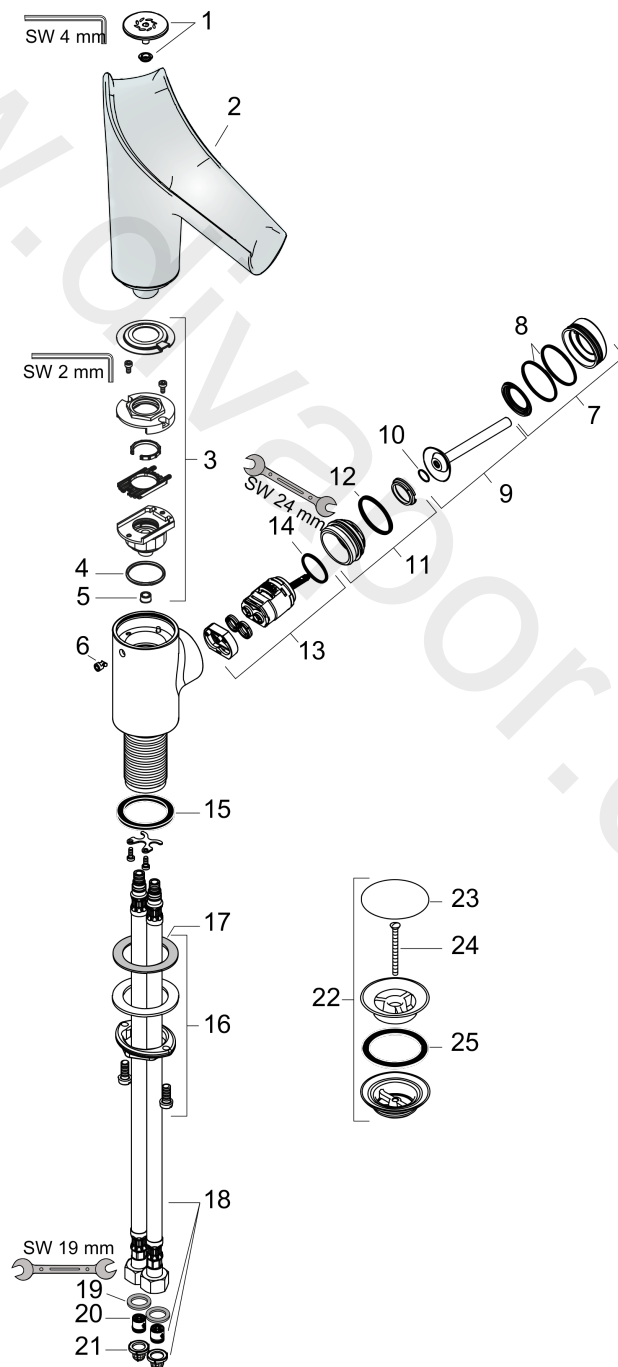

AXOR Starck V
Single lever basin mixer 140 with glass spout and waste set
Finish: **Brushed Brass** Article Number: **12112950**

Exploded Drawing

Year of production: >11/16

AXOR Starck V
Single lever basin mixer 140 with glass spout and waste set
Finish: **Brushed Brass** Article Number: **12112950**

Spare part list

Year of production: >11/16

Pos.		Article Number	Price	PU
1	spray head cpl.	92486930	£ 205,50	1
2	spout cpl.	92487000	£ 585,00	1
3	service unit	92488000	£ 173,00	1
4	O-ring 26x2	98147000	£ 3,30	1
5	flow limiter (4 l/min)	92491000	£ 13,30	1
6	pushbutton	92492930	£ 64,50	1
7	escutcheon	92489930	£ 205,50	1
8	O-ring 35x1,5	92114000	£ 6,10	1
9	handle	92490930	£ 163,00	1
10	O-ring 9x2	98119000	£ 3,30	1
11	nut	95667000	£ 25,00	1
12	O-ring 30x1,5	98433000	£ 3,30	1
13	cartridge, assy	96339000	£ 79,00	1
14	O-ring 21,95x1,78	95169000	£ 3,30	1
15	flat seal	98749000	£ 6,10	1
16	fixing set (Ø 32)	13961000	£ 25,00	1
17	lever collar	97548000	£ 3,30	1
18	connection hose 450 mm M8x0,75 G3/8	98809000	£ 51,00	1
19	sealing set	95581000	£ 6,10	1
20	non return valve DW 10	96456000	£ 9,00	1
21	filter packing	95291000	£ 13,30	1
22	waste	50001930	£ 106,56	1
23	cover	97141930	£ 30,80	1
24	screw	98000000	£ 6,10	1
25	form ring	96361000	£ 9,00	1
a	fixation extension 35 mm	13898000	£ 79,00	1
b	spray body (recommended at operating pressure < 0,15 MPa)	92341000	£ 110,00	1