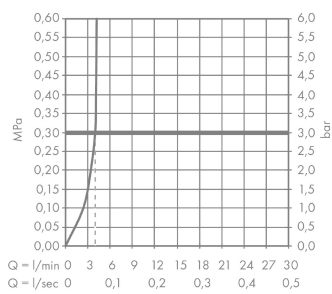

AXOR Starck V
Single lever basin mixer 140 with glass spout and waste set
Finish: **Brushed Brass**   Article Number: **12112950**

Product image

Scale drawing

Flowchart