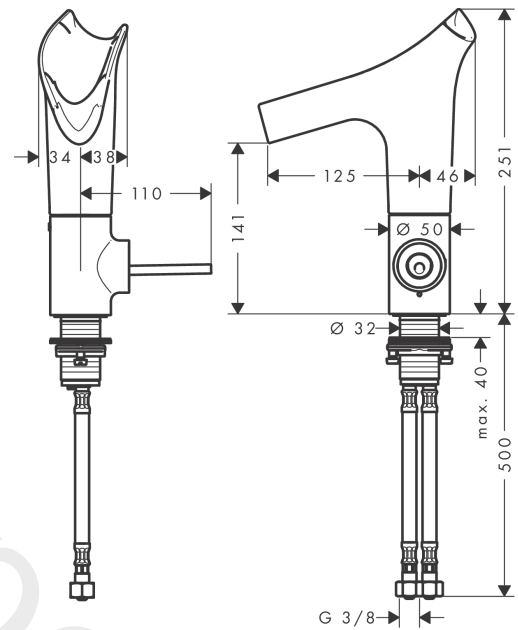

## product features

- consists of: single lever basin mixer, waste set
- ComfortZone 140
- projection: 125 mm
- spout height: 141 mm
- handle variant: pin handle
- swivel range adjustable in 3 steps 95°, 120° or 360°
- spray type: laminar spray
- EasyClick connection between body and spout with SafetyStop-function
- Spout is dishwasher safe
- material spout: crystal glass
- maximum flow rate at 3 bar: 4 l/min
- ceramic cartridge
- non-closing waste set
- connection type: G 3/8 connections
- connection dimension: DN15
- handle can be positioned on the right or left
- handle position on the side: bottom-side at the base body (not suitable for wash bowls)
- not recommended for the public and semi-public area
- EU taxonomy: max. 6 l/min - Substantial Contribution (SC)

## Scale drawing

## Spare part list

Year of production: >11/16

Pos.		Article Number	Price	PU
1	spray head cpl.	92486930	£ 205,50	1
2	spout cpl.	92487000	£ 585,00	1
3	service unit	92488000	£ 173,00	1
4	O-ring 26x2	98147000	£ 3,30	1
5	flow limiter (4 l/min)	92491000	£ 13,30	1
6	pushbutton	92492930	£ 64,50	1
7	escutcheon	92489930	£ 205,50	1
8	O-ring 35x1,5	92114000	£ 6,10	1
9	handle	92490930	£ 163,00	1
10	O-ring 9x2	98119000	£ 3,30	1
11	nut	95667000	£ 25,00	1
12	O-ring 30x1,5	98433000	£ 3,30	1
13	cartridge, assy	96339000	£ 79,00	1
14	O-ring 21,95x1,78	95169000	£ 3,30	1
15	flat seal	98749000	£ 6,10	1
16	fixing set (Ø 32)	13961000	£ 25,00	1
17	lever collar	97548000	£ 3,30	1
18	connection hose 450 mm M8x0,75 G3/8	98809000	£ 51,00	1
19	sealing set	95581000	£ 6,10	1
20	non return valve DW 10	96456000	£ 9,00	1
21	filter packing	95291000	£ 13,30	1
22	waste	50001930	£ 106,56	1
23	cover	97141930	£ 30,80	1
24	screw	98000000	£ 6,10	1
25	form ring	96361000	£ 9,00	1
a	fixation extension 35 mm	13898000	£ 79,00	1
b	spray body (recommended at operating pressure < 0,15 MPa)	92341000	£ 110,00	1