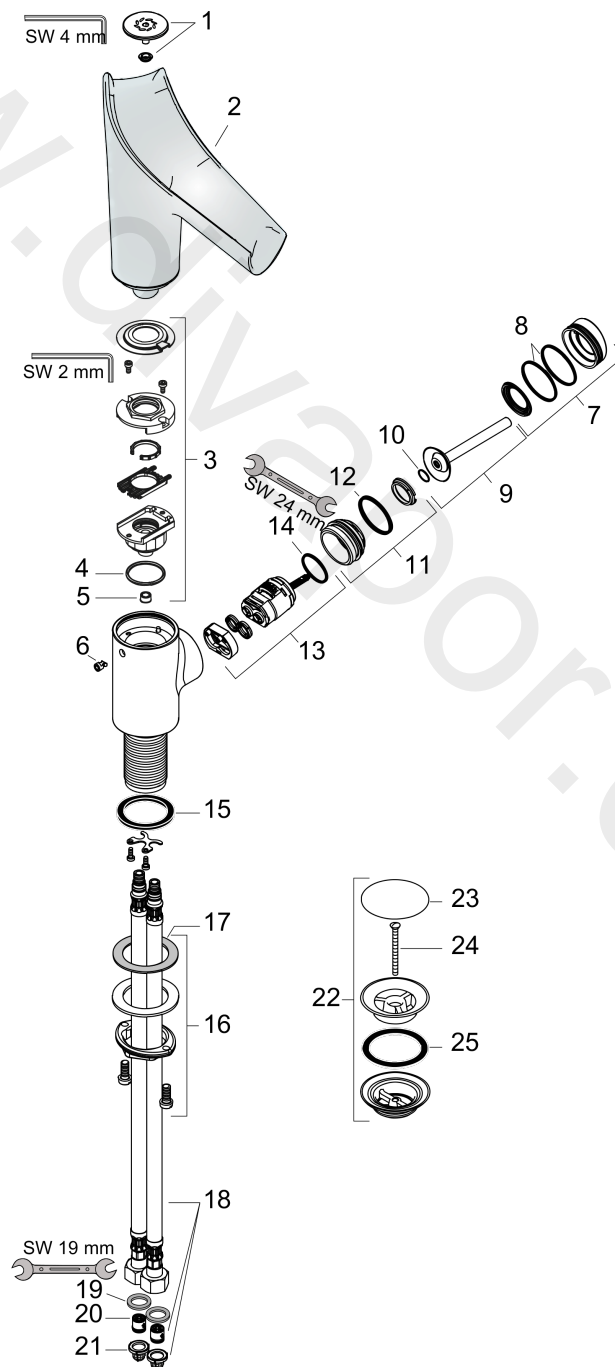

AXOR Starck V
Single lever basin mixer 140 with glass spout and waste set
Finish: **Stainless Steel Optic** Article Number: **12112800**

Exploded Drawing

Year of production: >11/16

AXOR Starck V
Single lever basin mixer 140 with glass spout and waste set
Finish: **Stainless Steel Optic** Article Number: **12112800**

Spare part list

Year of production: >11/16

Pos.		Article Number	Price	PU
1	spray head cpl.	92486830	£ 205,50	1
2	spout cpl.	92487000	£ 585,00	1
3	service unit	92488000	£ 173,00	1
4	O-ring 26x2	98147000	£ 3,30	1
5	flow limiter (4 l/min)	92491000	£ 13,30	1
6	pushbutton	92492830	£ 64,50	1
7	escutcheon	92489830	£ 205,50	1
8	O-ring 35x1,5	92114000	£ 6,10	1
9	handle	92490830	£ 165,00	1
10	O-ring 9x2	98119000	£ 3,30	1
11	nut	95667000	£ 25,00	1
12	O-ring 30x1,5	98433000	£ 3,30	1
13	cartridge, assy	96339000	£ 79,00	1
14	O-ring 21,95x1,78	95169000	£ 3,30	1
15	flat seal	98749000	£ 6,10	1
16	fixing set (Ø 32)	13961000	£ 25,00	1
17	lever collar	97548000	£ 3,30	1
18	connection hose 450 mm M8x0,75 G3/8	98809000	£ 51,00	1
19	sealing set	95581000	£ 6,10	1
20	non return valve DW 10	96456000	£ 9,00	1
21	filter packing	95291000	£ 13,30	1
22	waste	50001830	£ 106,56	1
23	cover	97141830	£ 35,00	1
24	screw	98000000	£ 6,10	1
25	form ring	96361000	£ 9,00	1
a	fixation extension 35 mm	13898000	£ 79,00	1
b	spray body (recommended at operating pressure < 0,15 MPa)	92341000	£ 110,00	1