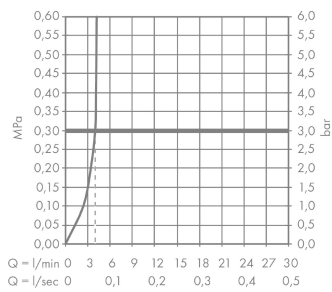

AXOR Starck V
Single lever basin mixer 140 with glass spout and waste set
Finish: **Brushed Red Gold** Article Number: **12112310**

Product image

Flowchart