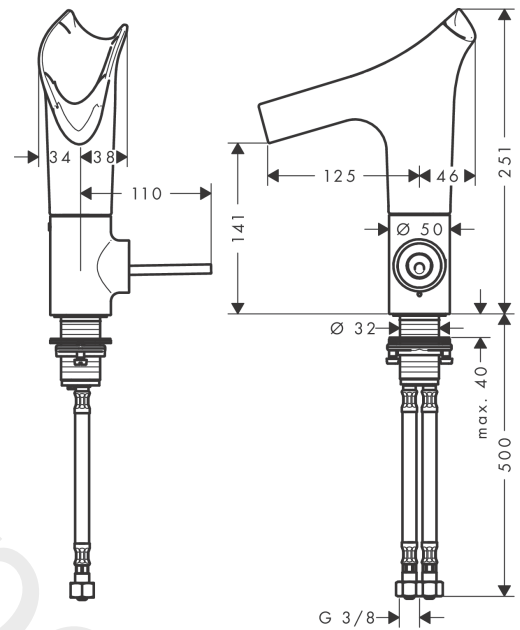

Scale drawing