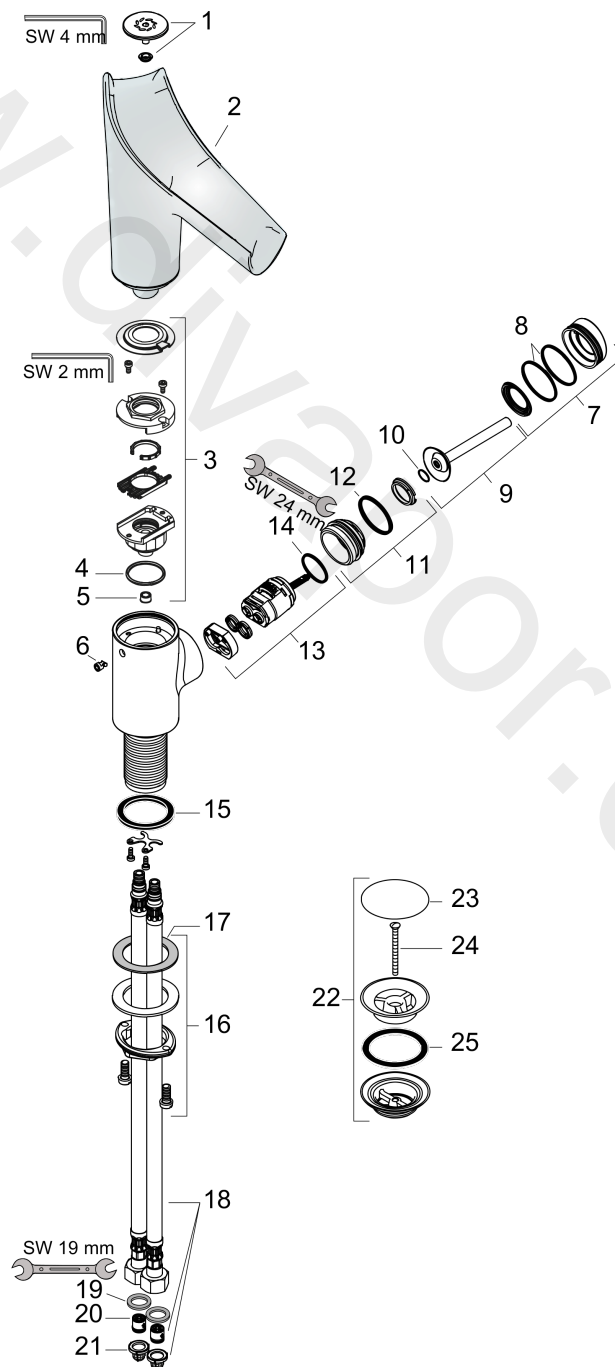

AXOR Starck V
Single lever basin mixer 140 with glass spout and waste set
Finish: **Brushed Red Gold** Article Number: **12112310**

Exploded Drawing

Year of production: >11/16

AXOR Starck V
Single lever basin mixer 140 with glass spout and waste set
Finish: **Brushed Red Gold** Article Number: **12112310**

Spare part list

Year of production: >11/16

Pos.		Article Number	Price	PU
1	spray head cpl.	92486300	£ 205,50	1
2	spout cpl.	92487000	£ 585,00	1
3	service unit	92488000	£ 173,00	1
4	O-ring 26x2	98147000	£ 3,30	1
5	flow limiter (4 l/min)	92491000	£ 13,30	1
6	pushbutton	92492300	£ 64,50	1
7	escutcheon	92489300	£ 205,50	1
8	O-ring 35x1,5	92114000	£ 6,10	1
9	handle	92490300	£ 165,00	1
10	O-ring 9x2	98119000	£ 3,30	1
11	nut	95667000	£ 25,00	1
12	O-ring 30x1,5	98433000	£ 3,30	1
13	cartridge, assy	96339000	£ 79,00	1
14	O-ring 21,95x1,78	95169000	£ 3,30	1
15	flat seal	98749000	£ 6,10	1
16	fixing set (Ø 32)	13961000	£ 25,00	1
17	lever collar	97548000	£ 3,30	1
18	connection hose 450 mm M8x0,75 G3/8	98809000	£ 51,00	1
19	sealing set	95581000	£ 6,10	1
20	non return valve DW 10	96456000	£ 9,00	1
21	filter packing	95291000	£ 13,30	1
22	waste	50001300	£ 106,56	1
23	cover	97141300	£ 30,80	1
24	screw	98000000	£ 6,10	1
25	form ring	96361000	£ 9,00	1
a	fixation extension 35 mm	13898000	£ 79,00	1
b	spray body (recommended at operating pressure < 0,15 MPa)	92341000	£ 110,00	1