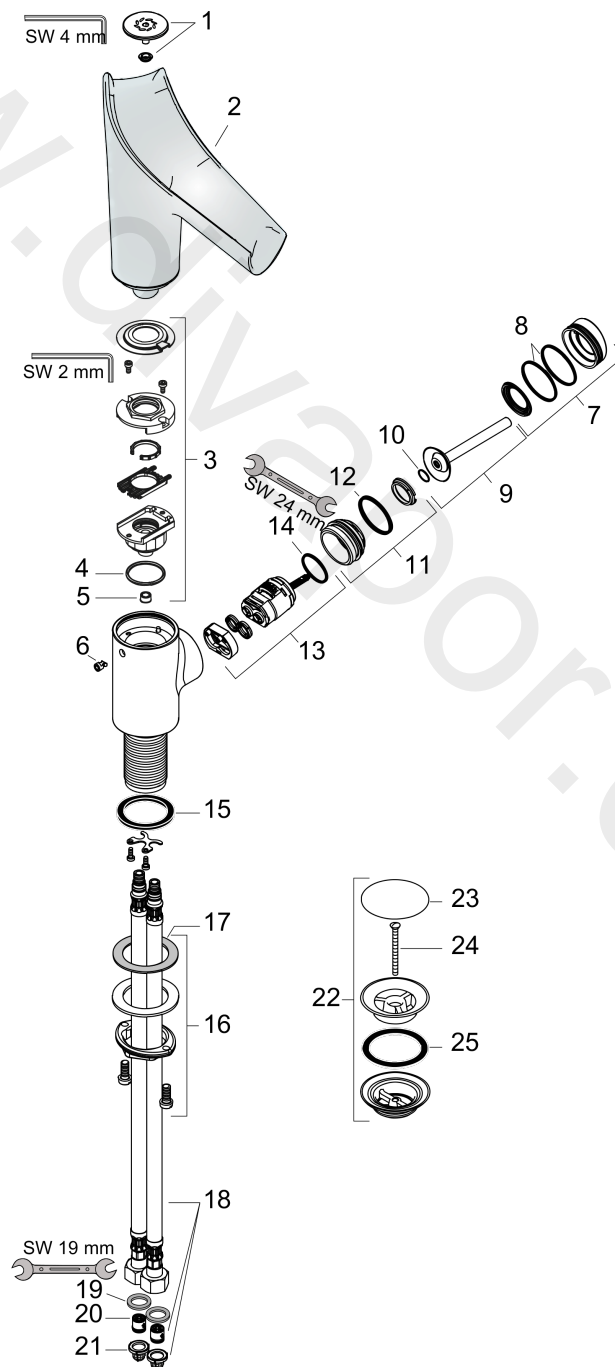

AXOR Starck V
Single lever basin mixer 140 with glass spout and waste set
Finish: **Polished Red Gold** Article Number: **12112300**

Exploded Drawing

Year of production: >11/16

AXOR Starck V
Single lever basin mixer 140 with glass spout and waste set
Finish: **Polished Red Gold** Article Number: **12112300**

Spare part list

Year of production: >11/16

Pos.		Article Number	Price	PU
1	spray head cpl.	92486300	£ 205,50	1
2	spout cpl.	92487000	£ 585,00	1
3	service unit	92488000	£ 173,00	1
4	O-ring 26x2	98147000	£ 3,30	1
5	flow limiter (4 l/min)	92491000	£ 13,30	1
6	pushbutton	92492300	£ 64,50	1
7	escutcheon	92489300	£ 205,50	1
8	O-ring 35x1,5	92114000	£ 6,10	1
9	handle	92490300	£ 165,00	1
10	O-ring 9x2	98119000	£ 3,30	1
11	nut	95667000	£ 25,00	1
12	O-ring 30x1,5	98433000	£ 3,30	1
13	cartridge, assy	96339000	£ 79,00	1
14	O-ring 21,95x1,78	95169000	£ 3,30	1
15	flat seal	98749000	£ 6,10	1
16	fixing set (Ø 32)	13961000	£ 25,00	1
17	lever collar	97548000	£ 3,30	1
18	connection hose 450 mm M8x0,75 G3/8	98809000	£ 51,00	1
19	sealing set	95581000	£ 6,10	1
20	non return valve DW 10	96456000	£ 9,00	1
21	filter packing	95291000	£ 13,30	1
22	waste	50001300	£ 106,56	1
23	cover	97141300	£ 30,80	1
24	screw	98000000	£ 6,10	1
25	form ring	96361000	£ 9,00	1
a	fixation extension 35 mm	13898000	£ 79,00	1
b	spray body (recommended at operating pressure < 0,15 MPa)	92341000	£ 110,00	1