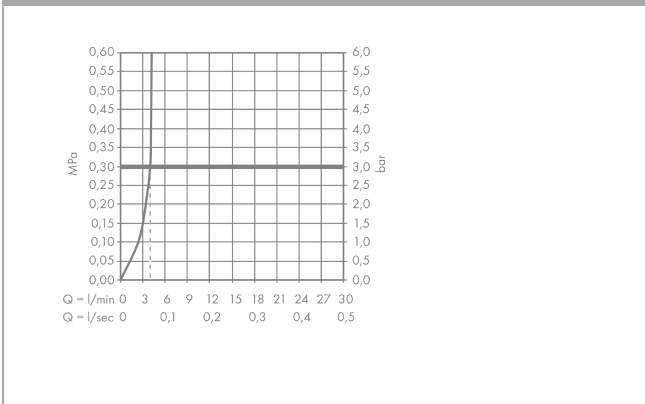

AXOR Starck V
Single lever basin mixer 140 with glass spout and waste set
Finish: **Polished Red Gold** Article Number: **12112300**

Flowchart