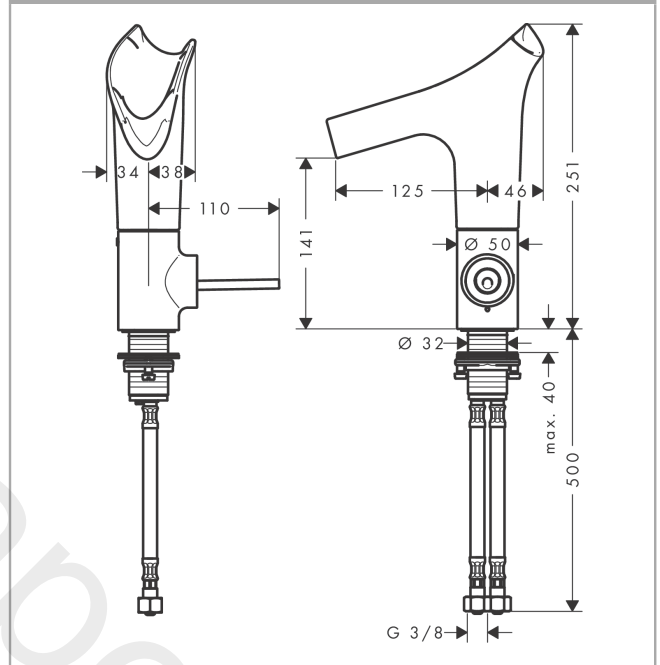

Scale drawing