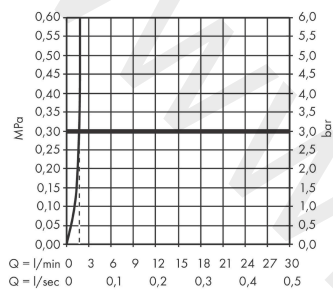

AXOR Starck
Single lever basin mixer 250 with lever handle for wash bowls with waste set 3 ticks
 Finish: **Chrome** Article Number: **12104009**

product features

- consists of: single lever basin mixer, waste set
- ComfortZone 250
- projection: 107 mm
- spout height: 248 mm
- handle variant: lever handle
- spray type: normal spray
- maximum flow rate at 3 bar: 1,9 l/min
- ceramic cartridge
- temperature limitation adjustable
- non-closing waste set
- connection type: G ½ connections
- connection dimension: DN15

Technology

Product image

Scale drawing

AXOR Starck
Single lever basin mixer 250 with lever handle for wash bowls with waste set 3 ticks
Finish: **Chrome** Article Number: **12104009**

Flowchart

AXOR Starck
Single lever basin mixer 250 with lever handle for wash bowls with waste set 3 ticks
 Finish: **Chrome** Article Number: **12104009**