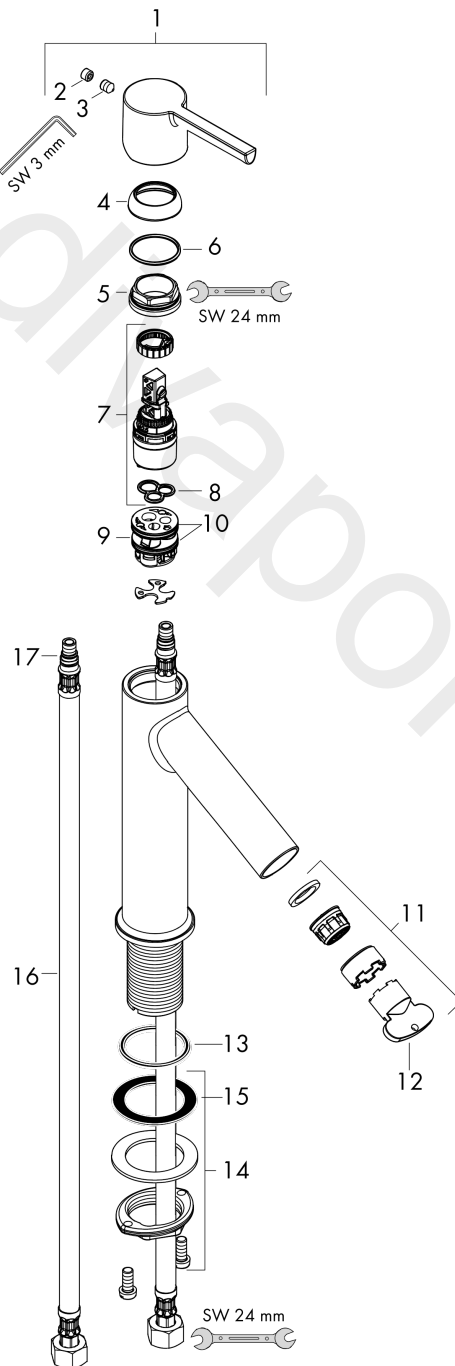

AXOR Starck
Single lever basin mixer 250 with lever handle for wash bowls with waste set 3 ticks
 Finish: **Chrome** Article Number: **12104009**

product features

- consists of: single lever basin mixer, waste set
- ComfortZone 250
- projection: 107 mm
- spout height: 248 mm
- handle variant: lever handle
- spray type: normal spray
- maximum flow rate at 3 bar: 1,9 l/min
- ceramic cartridge
- temperature limitation adjustable
- non-closing waste set
- connection type: G ½ connections
- connection dimension: DN15

Technology

Product image

Scale drawing

AXOR Starck
Single lever basin mixer 250 with lever handle for wash bowls with waste set 3 ticks
Finish: **Chrome** Article Number: **12104009**

Flowchart

AXOR Starck
Single lever basin mixer 250 with lever handle for wash bowls with waste set 3 ticks
 Finish: **Chrome** Article Number: **12104009**

Exploded Drawing

Year of production: >04/20

AXOR Starck
Single lever basin mixer 250 with lever handle for wash bowls with waste set 3 ticks
 Finish: **Chrome** Article Number: **12104009**

Spare part list

Year of production: >04/20

Pos.		Article Number	Price	PU
1	handle	92385000	£ 51,00	1
2	screw cover	96762000	£ 3,30	1
3	hollow set screw M6x8	98444000	£ 3,30	1
4	flange	98863000	£ 51,00	1
5	nut	95178000	£ 43,00	1
6	O-Ring 22x2	98185000	£ 3,30	1
7	cartridge, assy	95973000	£ 79,00	1
8	seal	98865000	£ 35,00	1
9	adapter for cartridge	98866000	£ 35,00	1
10	O-Ring 23x2,5	98183000	£ 3,30	1
11	spray former	93783000	£ 43,00	1
12	special tool	95290000	£ 9,00	1
13	O-ring 34x4	98155000	£ 3,30	1
14	fixing set (Ø 32)	13961000	£ 25,00	1
15	lever collar	97548000	£ 3,30	1
16	connection hose 900 mm M8x0,75 G½	97489000	£ 35,00	1
17	O-ring 7x1,5	98422000	£ 3,30	1
a	pop up waste	51301000	£ 87,00	1
b	fixation extension 35 mm	13898000	£ 79,00	1