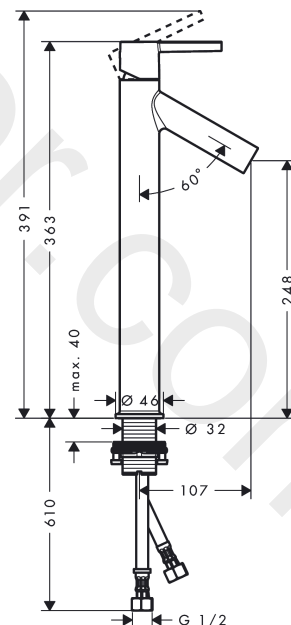

AXOR Starck
Single lever basin mixer 250 with lever handle for wash bowls with waste set 3 ticks
 Finish: **Chrome** Article Number: **12104009**

product features

- consists of: single lever basin mixer, waste set
- ComfortZone 250
- projection: 107 mm
- spout height: 248 mm
- handle variant: lever handle
- spray type: normal spray
- maximum flow rate at 3 bar: 1,9 l/min
- ceramic cartridge
- temperature limitation adjustable
- non-closing waste set
- connection type: G ½ connections
- connection dimension: DN15

Technology

Product image

Scale drawing

AXOR Starck
Single lever basin mixer 250 with lever handle for wash bowls with waste set 3 ticks
Finish: **Chrome** Article Number: **12104009**

Flowchart

AXOR Starck
Single lever basin mixer 250 with lever handle for wash bowls with waste set 3 ticks
 Finish: **Chrome** Article Number: **12104009**

Exploded Drawing

Year of production: >04/20

AXOR Starck
Single lever basin mixer 250 with lever handle for wash bowls with waste set 3 ticks
 Finish: **Chrome** Article Number: **12104009**

Spare part list

Year of production: >04/20

Pos.		Article Number	Price	PU
1	handle	92385000	£ 51,00	1
2	screw cover	96762000	£ 3,30	1
3	hollow set screw M6x8	98444000	£ 3,30	1
4	flange	98863000	£ 51,00	1
5	nut	95178000	£ 43,00	1
6	O-Ring 22x2	98185000	£ 3,30	1
7	cartridge, assy	95973000	£ 79,00	1
8	seal	98865000	£ 35,00	1
9	adapter for cartridge	98866000	£ 35,00	1
10	O-Ring 23x2,5	98183000	£ 3,30	1
11	spray former	93783000	£ 43,00	1
12	special tool	95290000	£ 9,00	1
13	O-ring 34x4	98155000	£ 3,30	1
14	fixing set (Ø 32)	13961000	£ 25,00	1
15	lever collar	97548000	£ 3,30	1
16	connection hose 900 mm M8x0,75 G½	97489000	£ 35,00	1
17	O-ring 7x1,5	98422000	£ 3,30	1
a	pop up waste	51301000	£ 87,00	1
b	fixation extension 35 mm	13898000	£ 79,00	1