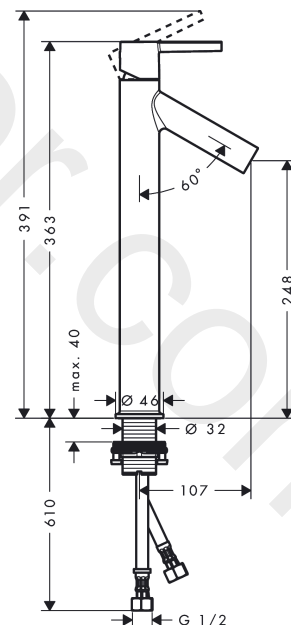

AXOR Starck

Single lever basin mixer 250 with lever handle for wash bowls with waste set 2 ticks

Finish: **Chrome** Article Number: **12103009**

product features

- consists of: single lever basin mixer, waste set
- ComfortZone 250
- projection: 107 mm
- spout height: 248 mm
- handle variant: lever handle
- spray type: normal spray
- maximum flow rate at 3 bar: 3,8 l/min
- ceramic cartridge
- temperature limitation adjustable
- non-closing waste set
- connection type: G ½ connections
- connection dimension: DN15

Technology

Product image

Scale drawing

AXOR Starck
Single lever basin mixer 250 with lever handle for wash bowls with waste set 2 ticks
Finish: **Chrome** Article Number: **12103009**

Flowchart

AXOR Starck
Single lever basin mixer 250 with lever handle for wash bowls with waste set 2 ticks
Finish: **Chrome** Article Number: **12103009**

Exploded Drawing

Year of production: >04/20

AXOR Starck
Single lever basin mixer 250 with lever handle for wash bowls with waste set 2 ticks
 Finish: **Chrome** Article Number: **12103009**

Spare part list

Year of production: >04/20

Pos.		Article Number	Price	PU
1	handle	92385000	£ 51,00	1
2	screw cover	96762000	£ 3,30	1
3	hollow set screw M6x8	98444000	£ 3,30	1
4	flange	98863000	£ 51,00	1
5	nut	95178000	£ 43,00	1
6	O-Ring 22x2	98185000	£ 3,30	1
7	cartridge, assy	95973000	£ 79,00	1
8	seal	98865000	£ 35,00	1
9	adapter for cartridge	98866000	£ 35,00	1
10	O-Ring 23x2,5	98183000	£ 3,30	1
11	aerator M24x1 (3,5 l/min)	92522000	£ 64,00	1
12	special tool	95290000	£ 9,00	1
13	O-ring 34x4	98155000	£ 3,30	1
14	fixing set (Ø 32)	13961000	£ 25,00	1
15	lever collar	97548000	£ 3,30	1
16	connection hose 900 mm M8x0,75 G½	97489000	£ 35,00	1
17	O-ring 7x1,5	98422000	£ 3,30	1
a	pop up waste	51301000	£ 87,00	1
b	fixation extension 35 mm	13898000	£ 79,00	1