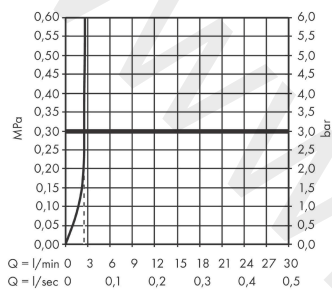

AXOR Starck

Single lever basin mixer 250 with lever handle for wash bowls with waste set 2 ticks

Finish: **Chrome** Article Number: **12103009**

product features

- consists of: single lever basin mixer, waste set
- ComfortZone 250
- projection: 107 mm
- spout height: 248 mm
- handle variant: lever handle
- spray type: normal spray
- maximum flow rate at 3 bar: 3,8 l/min
- ceramic cartridge
- temperature limitation adjustable
- non-closing waste set
- connection type: G ½ connections
- connection dimension: DN15

Technology

Product image

Scale drawing

AXOR Starck
Single lever basin mixer 250 with lever handle for wash bowls with waste set 2 ticks
Finish: **Chrome** Article Number: **12103009**

Flowchart

AXOR Starck
Single lever basin mixer 250 with lever handle for wash bowls with waste set 2 ticks
Finish: **Chrome** Article Number: **12103009**