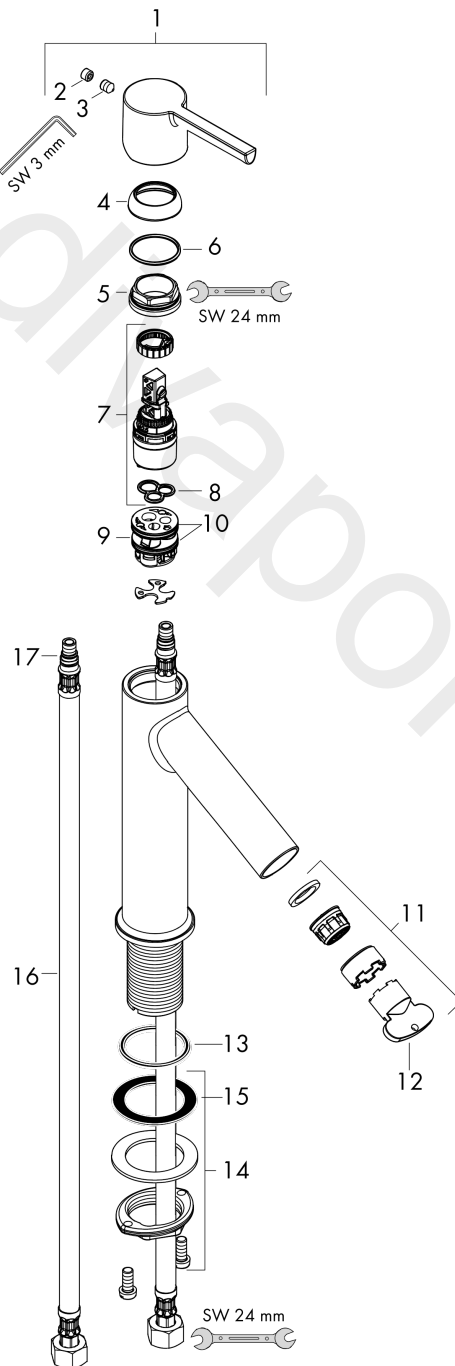

AXOR Starck

Single lever basin mixer 250 with lever handle for wash bowls with waste set 2 ticks

Finish: **Chrome** Article Number: **12103009**

product features

- consists of: single lever basin mixer, waste set
- ComfortZone 250
- projection: 107 mm
- spout height: 248 mm
- handle variant: lever handle
- spray type: normal spray
- maximum flow rate at 3 bar: 3,8 l/min
- ceramic cartridge
- temperature limitation adjustable
- non-closing waste set
- connection type: G ½ connections
- connection dimension: DN15

Technology

Product image

Scale drawing

AXOR Starck
Single lever basin mixer 250 with lever handle for wash bowls with waste set 2 ticks
Finish: **Chrome** Article Number: **12103009**

Flowchart

AXOR Starck
Single lever basin mixer 250 with lever handle for wash bowls with waste set 2 ticks
Finish: **Chrome** Article Number: **12103009**

Exploded Drawing

Year of production: >04/20

AXOR Starck
Single lever basin mixer 250 with lever handle for wash bowls with waste set 2 ticks
 Finish: **Chrome** Article Number: **12103009**

Spare part list

Year of production: >04/20

Pos.		Article Number	Price	PU
1	handle	92385000	£ 51,00	1
2	screw cover	96762000	£ 3,30	1
3	hollow set screw M6x8	98444000	£ 3,30	1
4	flange	98863000	£ 51,00	1
5	nut	95178000	£ 43,00	1
6	O-Ring 22x2	98185000	£ 3,30	1
7	cartridge, assy	95973000	£ 79,00	1
8	seal	98865000	£ 35,00	1
9	adapter for cartridge	98866000	£ 35,00	1
10	O-Ring 23x2,5	98183000	£ 3,30	1
11	aerator M24x1 (3,5 l/min)	92522000	£ 64,00	1
12	special tool	95290000	£ 9,00	1
13	O-ring 34x4	98155000	£ 3,30	1
14	fixing set (Ø 32)	13961000	£ 25,00	1
15	lever collar	97548000	£ 3,30	1
16	connection hose 900 mm M8x0,75 G½	97489000	£ 35,00	1
17	O-ring 7x1,5	98422000	£ 3,30	1
a	pop up waste	51301000	£ 87,00	1
b	fixation extension 35 mm	13898000	£ 79,00	1