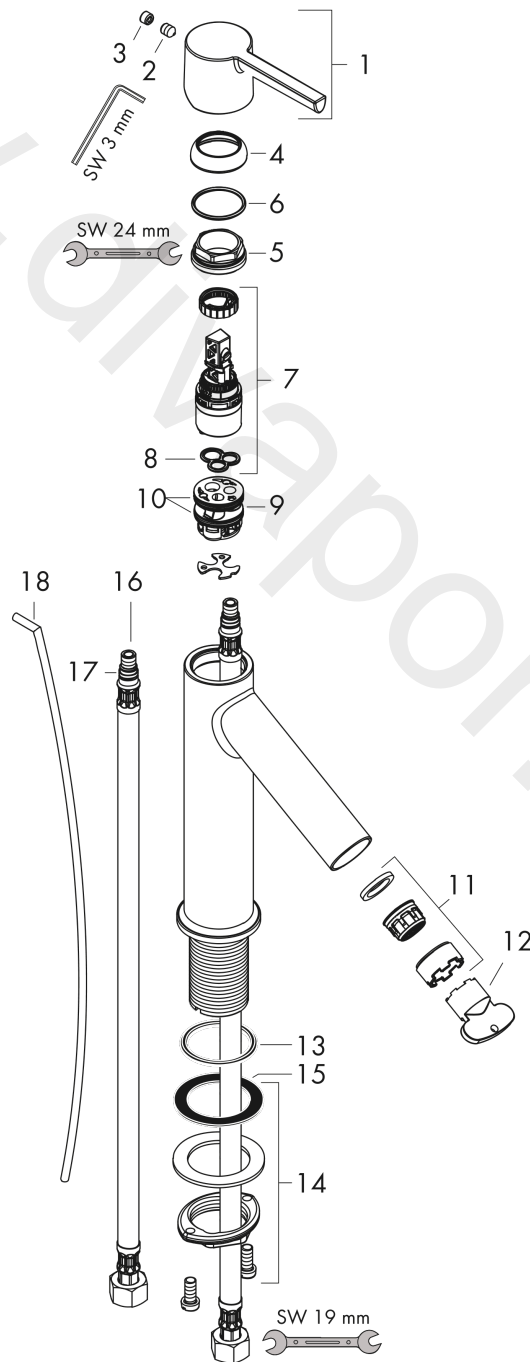

AXOR Starck

Single lever basin mixer 80 with lever handle for hand wash basins with pop-up waste set
Finland

Finish: **Chrome** Article Number: **12102000**

product features

- consists of: single lever basin mixer, waste set
- ComfortZone 80
- spout height: 75 mm
- handle variant: lever handle
- spray type: normal spray
- maximum flow rate at 3 bar: 5 l/min
- ceramic cartridge
- temperature limitation adjustable
- suitable for continuous flow water heaters
- pop-up waste set G 1¼
- connection type: G ¾ connections
- connection dimension: DN15

Technology

Product image

Scale drawing

AXOR Starck

Single lever basin mixer 80 with lever handle for hand wash basins with pop-up waste set
Finland

Finish: **Chrome** Article Number: **12102000**

Flowchart

AXOR Starck

**Single lever basin mixer 80 with lever handle for hand wash basins with pop-up waste set
Finland**

Finish: **Chrome** Article Number: **12102000**

Exploded Drawing

Year of production: >09/20

AXOR Starck
**Single lever basin mixer 80 with lever handle for hand wash basins with pop-up waste set
Finland**

 Finish: **Chrome** Article Number: **12102000**

Spare part list

Year of production: >09/20

Pos.		Article Number	Price	PU
1	handle	92385000	£ 51,00	1
2	hollow set screw M6x8	98444000	£ 3,30	1
3	screw cover	96762000	£ 3,30	1
4	flange	98863000	£ 51,00	1
5	nut	95178000	£ 43,00	1
6	O-Ring 22x2	98185000	£ 3,30	1
7	cartridge, assy	97685000	£ 64,00	1
8	seal	98865000	£ 35,00	1
9	adapter for cartridge	98866000	£ 35,00	1
10	O-Ring 23x2,5	98183000	£ 3,30	1
11	aerator M24x1 (5 l/min)	92386000	£ 43,00	1
12	special tool	95290000	£ 9,00	1
13	O-ring 34x4	98155000	£ 3,30	1
14	fixing set (Ø 32)	13961000	£ 25,00	1
15	lever collar	97548000	£ 3,30	1
16	connection hose 450 mm M8x0,75 G3/8	97206000	£ 35,00	1
17	O-ring 7x1,5	98422000	£ 3,30	1
18	pull rod	97158000	£ 25,00	1
a	pop up waste	51302000	£ 115,00	1
b	pop up waste	94139007	-	1
c	fixation extension 35 mm	13898000	£ 79,00	1