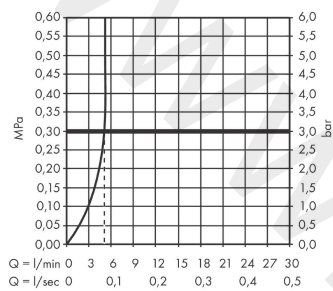

AXOR Starck

Single lever basin mixer 80 with lever handle for hand wash basins with pop-up waste set
Finland

Finish: **Chrome** Article Number: **12102000**

product features

- consists of: single lever basin mixer, waste set
- ComfortZone 80
- spout height: 75 mm
- handle variant: lever handle
- spray type: normal spray
- maximum flow rate at 3 bar: 5 l/min
- ceramic cartridge
- temperature limitation adjustable
- suitable for continuous flow water heaters
- pop-up waste set G 1¼
- connection type: G ¾ connections
- connection dimension: DN15

Technology

Product image

Scale drawing

AXOR Starck

Single lever basin mixer 80 with lever handle for hand wash basins with pop-up waste set
Finland

Finish: **Chrome** Article Number: **12102000**

Flowchart

AXOR Starck