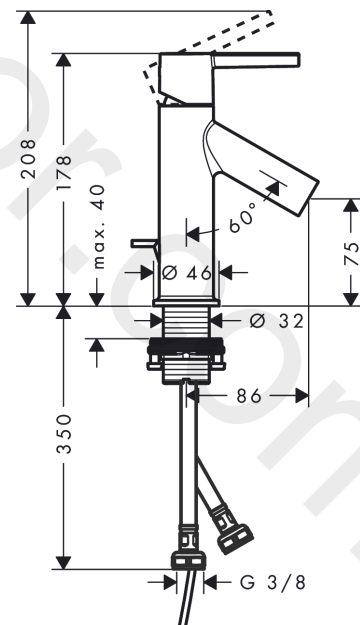

AXOR Starck

Single lever basin mixer 80 with lever handle for hand wash basins with pop-up waste set
Finland

Finish: **Chrome** Article Number: **12102000**

product features

- consists of: single lever basin mixer, waste set
- ComfortZone 80
- spout height: 75 mm
- handle variant: lever handle
- spray type: normal spray
- maximum flow rate at 3 bar: 5 l/min
- ceramic cartridge
- temperature limitation adjustable
- suitable for continuous flow water heaters
- pop-up waste set G 1¼
- connection type: G ¾ connections
- connection dimension: DN15

Technology

Product image

Scale drawing

AXOR Starck

Single lever basin mixer 80 with lever handle for hand wash basins with pop-up waste set
Finland

Finish: **Chrome** Article Number: **12102000**

Flowchart

AXOR Starck

**Single lever basin mixer 80 with lever handle for hand wash basins with pop-up waste set
Finland**

Finish: **Chrome** Article Number: **12102000**

Exploded Drawing

Year of production: >09/20

AXOR Starck
**Single lever basin mixer 80 with lever handle for hand wash basins with pop-up waste set
Finland**

 Finish: **Chrome** Article Number: **12102000**

Spare part list

Year of production: >09/20

Pos.		Article Number	Price	PU
1	handle	92385000	£ 51,00	1
2	hollow set screw M6x8	98444000	£ 3,30	1
3	screw cover	96762000	£ 3,30	1
4	flange	98863000	£ 51,00	1
5	nut	95178000	£ 43,00	1
6	O-Ring 22x2	98185000	£ 3,30	1
7	cartridge, assy	97685000	£ 64,00	1
8	seal	98865000	£ 35,00	1
9	adapter for cartridge	98866000	£ 35,00	1
10	O-Ring 23x2,5	98183000	£ 3,30	1
11	aerator M24x1 (5 l/min)	92386000	£ 43,00	1
12	special tool	95290000	£ 9,00	1
13	O-ring 34x4	98155000	£ 3,30	1
14	fixing set (Ø 32)	13961000	£ 25,00	1
15	lever collar	97548000	£ 3,30	1
16	connection hose 450 mm M8x0,75 G3/8	97206000	£ 35,00	1
17	O-ring 7x1,5	98422000	£ 3,30	1
18	pull rod	97158000	£ 25,00	1
a	pop up waste	51302000	£ 115,00	1
b	pop up waste	94139007	-	1
c	fixation extension 35 mm	13898000	£ 79,00	1