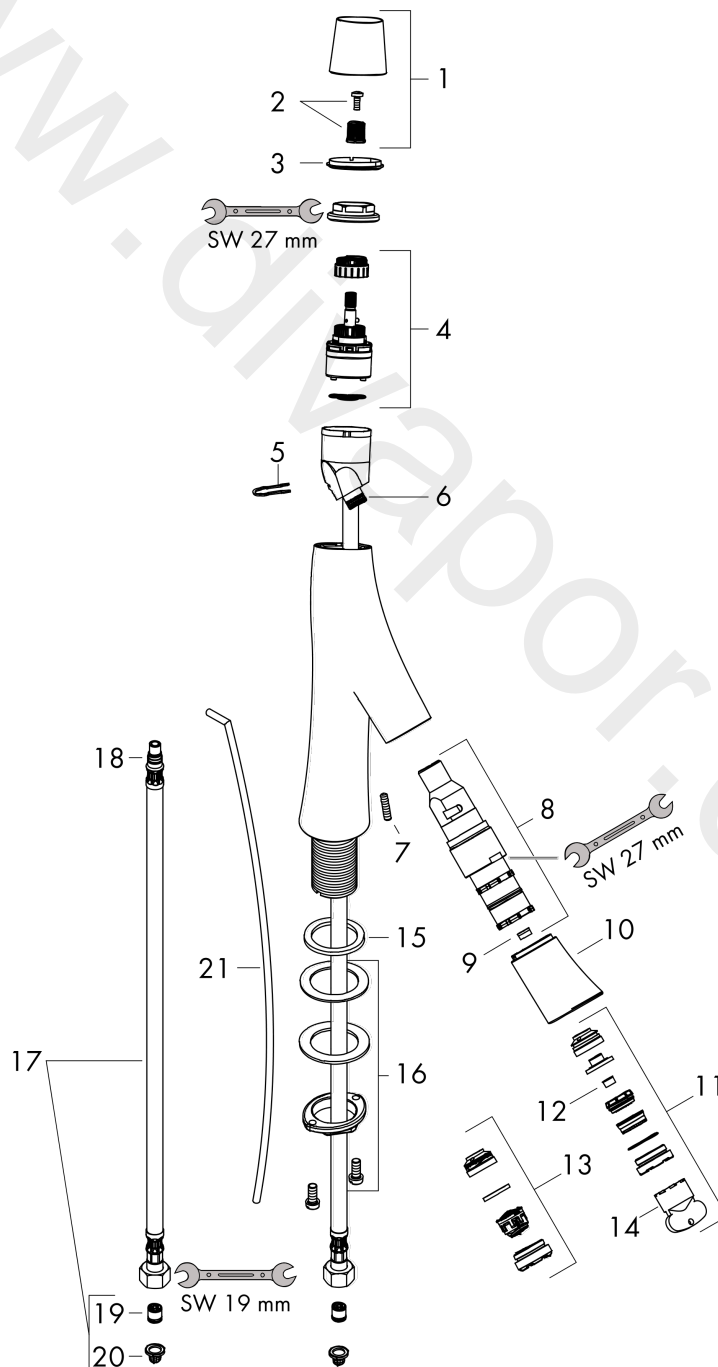

AXOR Starck Organic
2-handle basin mixer 50 for hand wash basins with pop-up waste set
 Surfaces: Article Number: **12014020**

Exploded Drawing

Year of production: **11/16 - 12/19**

AXOR Starck Organic
2-handle basin mixer 50 for hand wash basins with pop-up waste set
 Surfaces: Article Number: **12014020**

Spare part list

Year of production: **11/16 - 12/19**

| Pos. | | Article Number | Price | PU |
|------|-------------------------------------|----------------|----------|----|
| 1 | handle | 98296020 | £ 118,00 | 1 |
| 2 | handle fixing set | 98932000 | £ 16,10 | 1 |
| 3 | color-ring cold / hot water | 98304000 | £ 9,00 | 1 |
| 4 | cartridge, assy | 98303000 | £ 79,00 | 1 |
| 5 | cramp | 98403000 | £ 9,00 | 1 |
| 6 | O-ring 11x1,5 | 98385000 | £ 3,30 | 1 |
| 7 | hollow set screw M5x16 | 98404000 | £ 3,30 | 1 |
| 8 | shut off cartridge | 98302000 | £ 173,00 | 1 |
| 9 | flow limiter (3,5 l/min) | 98405000 | £ 9,00 | 1 |
| 10 | spout cpl. | 98297020 | £ 165,00 | 1 |
| 11 | spray former | 98299020 | £ 165,00 | 1 |
| 12 | flow limiter (5 l/min) | 95311000 | £ 6,10 | 1 |
| 13 | aerator M24x1 (7 l/min) | 98300000 | £ 51,00 | 1 |
| 14 | special tool | 95158000 | £ 6,10 | 1 |
| 15 | flat seal | 98749000 | £ 6,10 | 1 |
| 16 | fixing set (Ø 32) | 13961000 | £ 25,00 | 1 |
| 17 | pull rod | 96923020 | £ 52,50 | 1 |
| 18 | connection hose 600 mm M8x0,75 G3/8 | 95664000 | £ 35,00 | 1 |
| 19 | O-ring 7x1,5 | 98422000 | £ 3,30 | 1 |
| 20 | non return valve DW 10 | 96456000 | £ 9,00 | 1 |
| 21 | filter packing | 95291000 | £ 13,30 | 1 |
| a | pop up waste | 94139020 | £ 144,00 | 1 |
| b | fixation extension 35 mm | 13898000 | £ 79,00 | 1 |