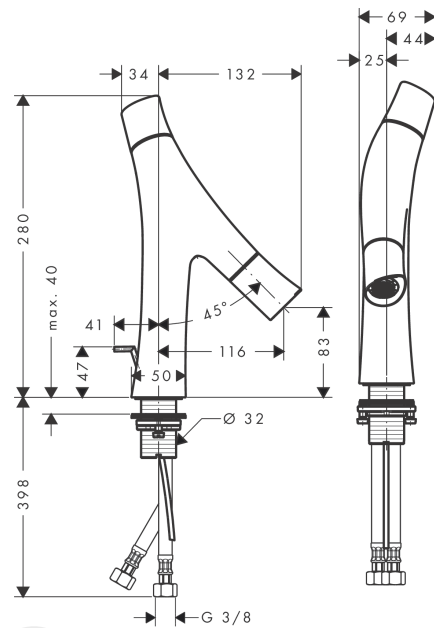

Scale drawing