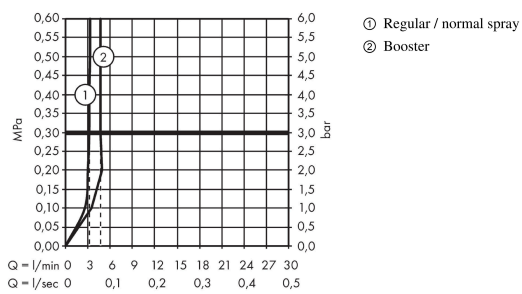

AXOR Starck Organic
2-handle basin mixer 80 with pop-up waste set
Finish: **Polished Red Gold** Article Number: **12010300**

Product image

Scale drawing

Flowchart