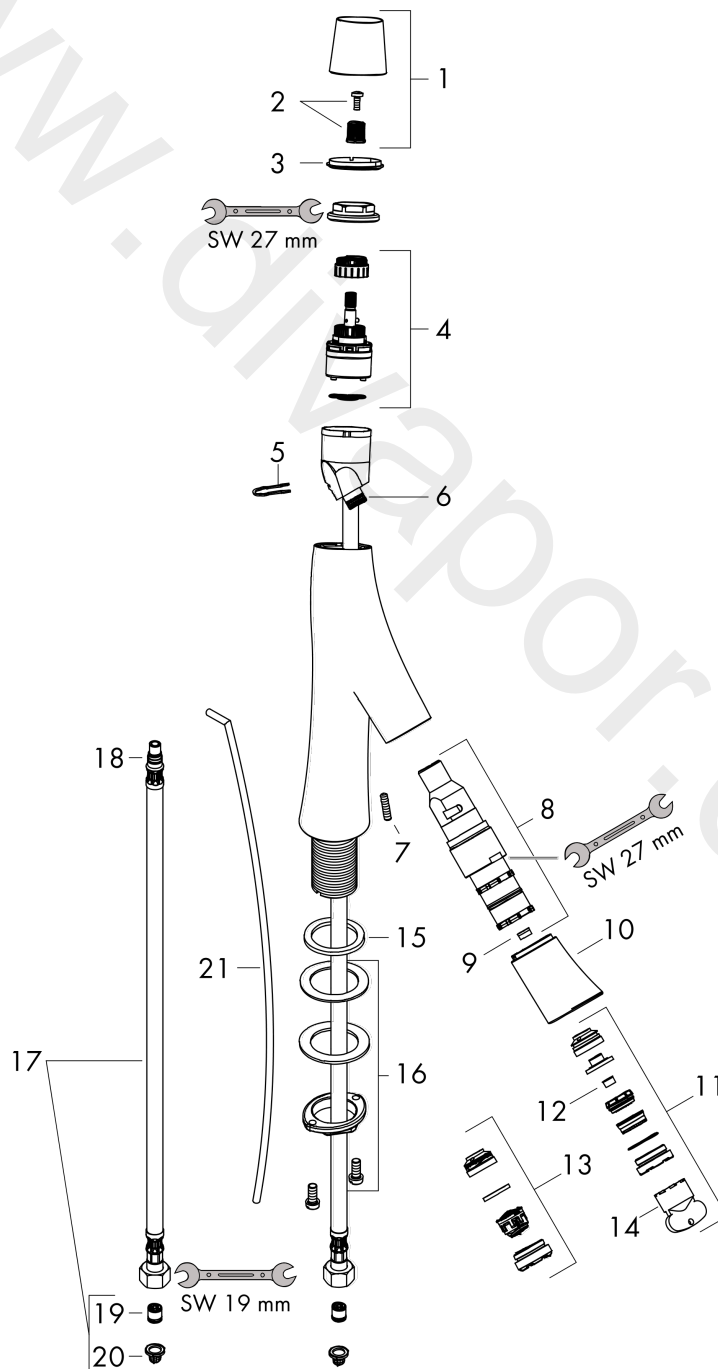

AXOR Starck Organic
2-handle basin mixer 80 with pop-up waste set
 Surfaces: Article Number: **12010130**

Exploded Drawing

Year of production: **11/16 - 12/19**

AXOR Starck Organic
2-handle basin mixer 80 with pop-up waste set
 Surfaces: Article Number: **12010130**

Spare part list

Year of production: **11/16 - 12/19**

| Pos. | | Article Number | Price | PU |
|------|-------------------------------------|----------------|----------|----|
| 1 | handle | 98296130 | £ 118,50 | 1 |
| 2 | handle fixing set | 98932000 | £ 16,10 | 1 |
| 3 | color-ring cold / hot water | 98304000 | £ 9,00 | 1 |
| 4 | cartridge, assy | 98303000 | £ 79,00 | 1 |
| 5 | cramp | 98403000 | £ 9,00 | 1 |
| 6 | O-ring 11x1,5 | 98385000 | £ 3,30 | 1 |
| 7 | hollow set screw M5x16 | 98404000 | £ 3,30 | 1 |
| 8 | shut off cartridge | 98301000 | £ 173,00 | 1 |
| 9 | flow limiter (3,5 l/min) | 98405000 | £ 9,00 | 1 |
| 10 | spout cpl. | 98297130 | £ 165,00 | 1 |
| 11 | spray former | 98299130 | £ 163,00 | 1 |
| 12 | flow limiter (5 l/min) | 95311000 | £ 6,10 | 1 |
| 13 | aerator M24x1 (7 l/min) | 98300130 | £ 76,50 | 1 |
| 14 | special tool | 95158000 | £ 6,10 | 1 |
| 15 | flat seal | 98749000 | £ 6,10 | 1 |
| 16 | fixing set (Ø 32) | 13961000 | £ 25,00 | 1 |
| 17 | pull rod | 96923130 | £ 52,50 | 1 |
| 18 | connection hose 600 mm M8x0,75 G3/8 | 95664000 | £ 35,00 | 1 |
| 19 | O-ring 7x1,5 | 98422000 | £ 3,30 | 1 |
| 20 | non return valve DW 10 | 96456000 | £ 9,00 | 1 |
| 21 | filter packing | 95291000 | £ 13,30 | 1 |
| a | pop up waste | 94139130 | £ 144,00 | 1 |
| b | fixation extension 35 mm | 13898000 | £ 79,00 | 1 |